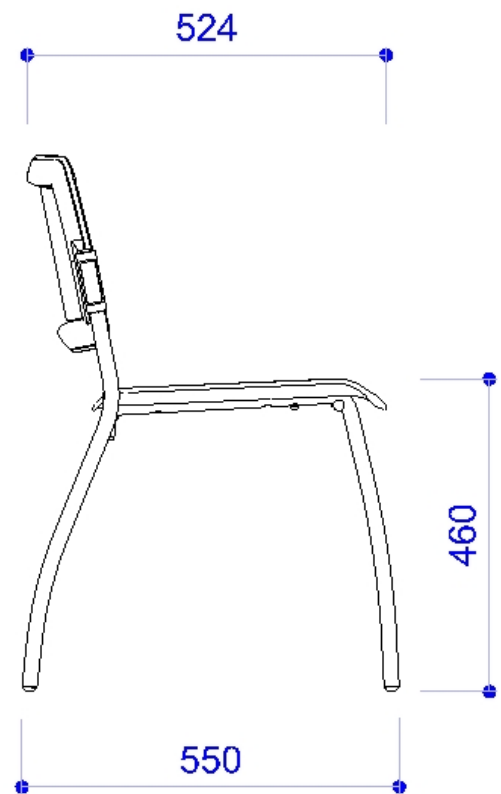

TAVOLI ATTESA . Design Diemmebi R&D

DIEMMEBI®

TAVOLI CON GAMBA CONICA | TABLES WITH CONIC LEGS

TAVOLI CON GAMBA TONDA | TABLES WITH ROUND LEGS

Le dimensioni indicate sono espresse in millimetri (mm) e devono essere considerate solo informative  
The dimensions are indicated in millimetres (mm) and they must be considered only as an informations

Le dimensioni indicate sono espresse in millimetri (mm) e devono essere considerate solo informative

The dimensions are indicated in millimetres (mm) and they must be considered only as an informations