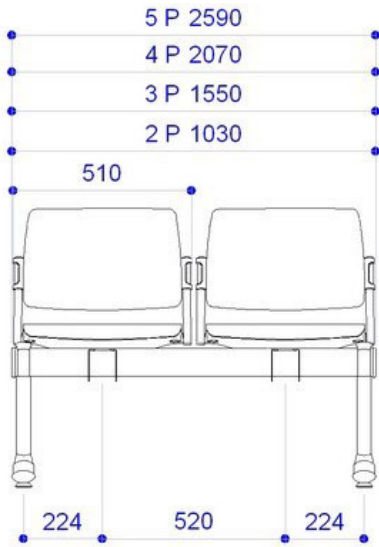

FLOU PLASTIC | SOFT | WOOD . Design Diemmebi R&D

DIEMMEBI®

PANCA RIBALTABILE | TIP-UP BENCH

Le dimensioni indicate sono espresse in millimetri (mm) e devono essere considerate solo informative.  
The dimensions are indicated in millimetres (mm) and they must be considered only as an informations.

Le dimensioni indicate sono espresse in millimetri (mm) e devono essere considerate solo informative.

The dimensions are indicated in millimetres (mm) and they must be considered only as an informations.