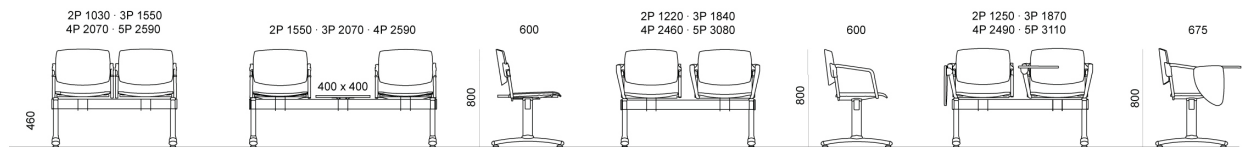

DIEMMEBI®

SLITTA | CANTILEVER CHAIR

ALINA SOFT | NET . Design Diemmebi R&D

DIEMMEBI®

DATTILO | TASK CHAIR

ALINA SOFT | NET . Design Diemmebi R&D

DIEMMEBI®

PANCA | BENCH

ALINA SOFT | NET . Design Diemmebi R&D

DIEMMEBI®

SEDIA CON E SENZA BRACCIOLI E SCRITTOIO | CHAIR WITH OR WITHOUT ARMS AND WRITING TABLET

Le dimensioni sono espresse in millimetri (mm) e devono essere considerate esclusivamente ad uso informativo.  
All dimensions are indicated in millimetres (mm) and they must be considered only as a product information.