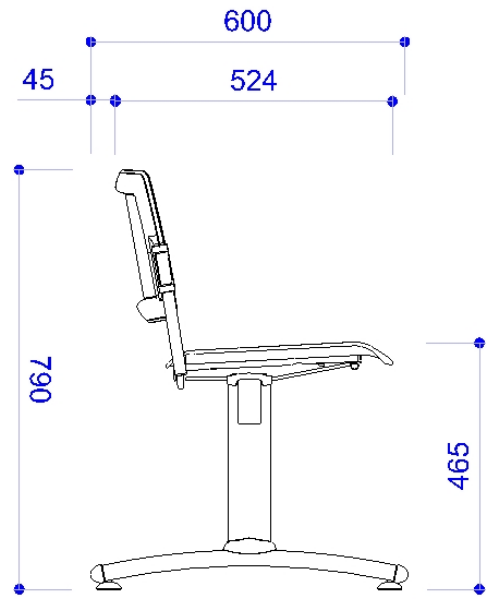

Le dimensioni indicate sono espresse in millimetri (mm) e devono essere considerate solo informative
The dimensions are indicated in millimetres (mm) and they must be considered only as an informations