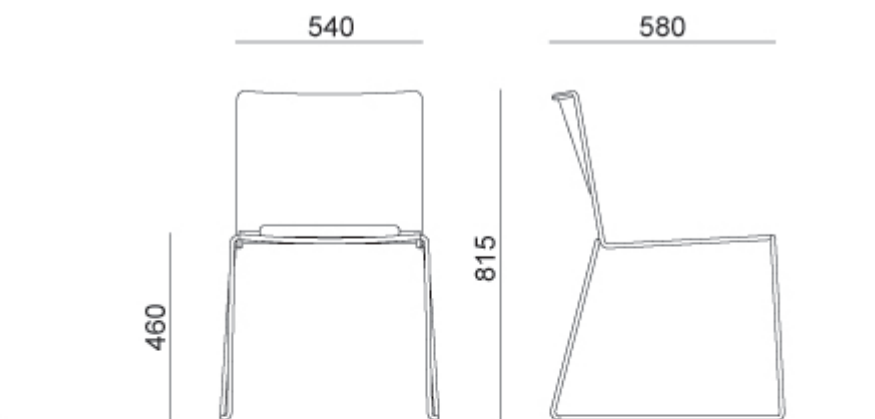

plastic max 40
soft max 15
max 350 kg

plastic max 20
soft max 15