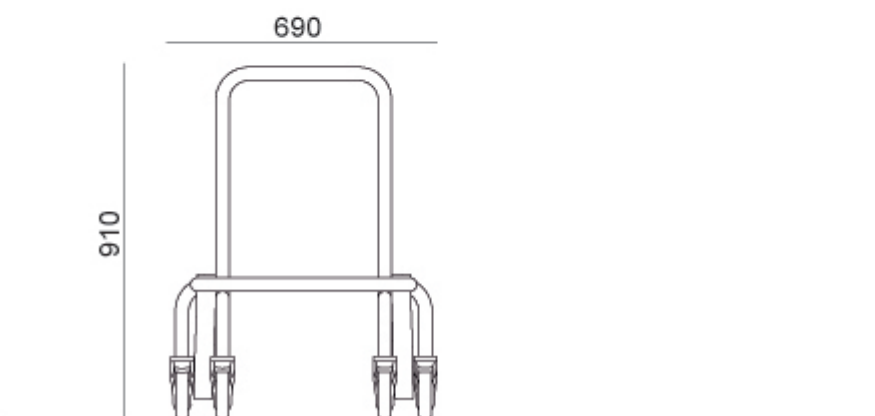

plastic max 40
soft max 15
max 350 kg

plastic max 20
soft max 15