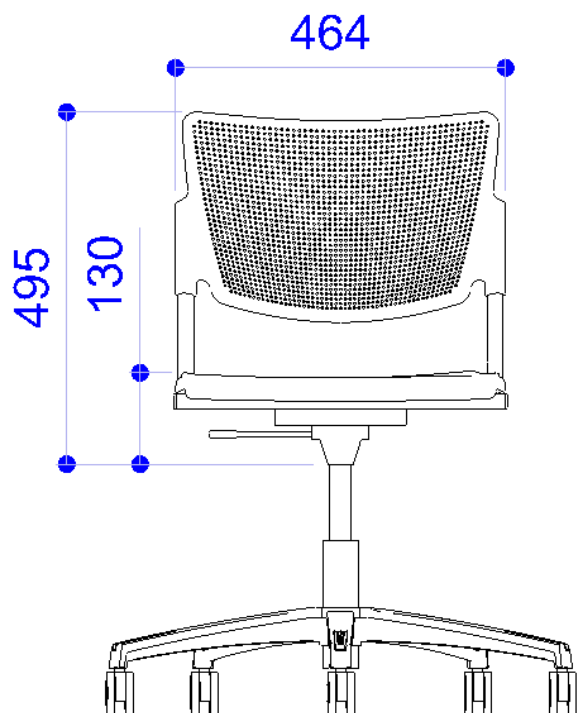

**DIEMMEBI**

SEDIA CON E SENZA BRACCIOLI E SCRITTOIO | CHAIR WITH OR WITHOUT ARMS AND WRITING TABLET

**DIEMMEBI**  
 COMMUNITY by CUBO URBANTIME

SLITTA | CANTILEVER CHAIR

Le dimensioni indicate sono espresse in millimetri (mm) e devono essere considerate solo informative.

The dimensions are indicated in millimetres (mm) and they must be considered only as an informations.

SLIM RIBALTABILE.TILT . Design Angelo Pinaffo

DIEMMEBI®

TAVOLO RIBALTABILE SU RUOTE | FLIP TOP TABLE ON CASTORS