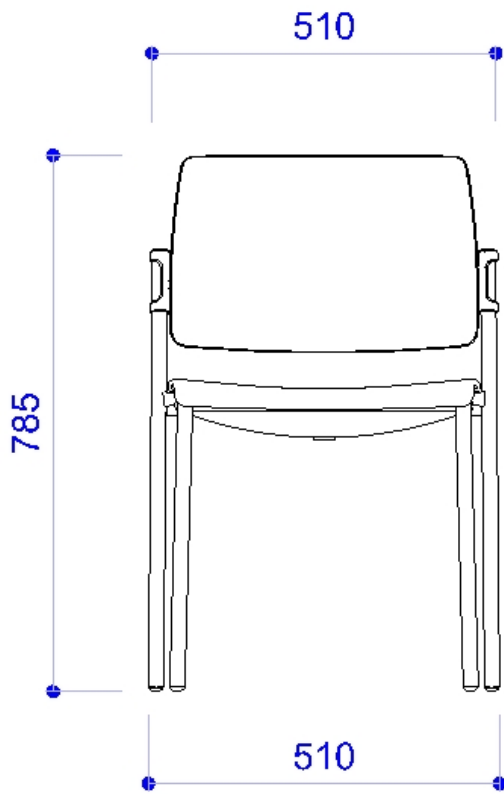

TAVOLI ATTESA . Design Diemmebi R&D

DIEMMEBI®

TAVOLI CON GAMBA CONICA | TABLES WITH CONIC LEGS

TAVOLI CON GAMBA TONDA | TABLES WITH ROUND LEGS

Le dimensioni indicate sono espresse in millimetri (mm) e devono essere considerate solo informative  
The dimensions are indicated in millimetres (mm) and they must be considered only as an informations

Le dimensioni indicate sono espresse in millimetri (mm) e devono essere considerate solo informative

The dimensions are indicated in millimetres (mm) and they must be considered only as an informations