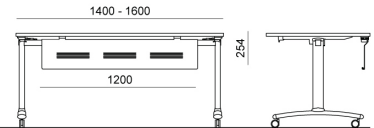

DOMINO FISSO.FIX | RIBALTABILE.TILT . Design Angelo Pinaffo

DIEMMEBI®

MODESTY PANEL