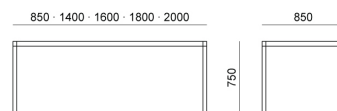

PASSEPARTOUT TOP IN VETRO, GLASS TOP | TOP IN HPL, HPL TOP . Design Basaglia + Rota Nodari

DIEMMEBI®

CORNETTO TAVOLINO, SIDE TABLE . Design Basaglia + Rota Nodari

DIEMMEBI®

TAVOLINO | SIDE TABLE