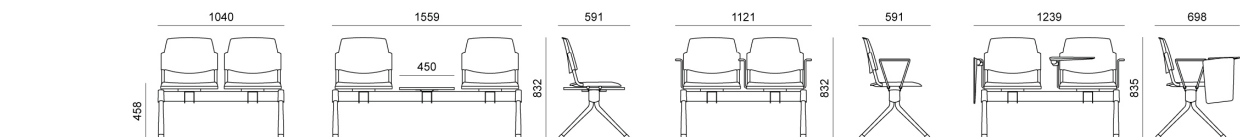

PANCA | BENCH

VOLÉE PLASTIC | NET PLASTIC | EASY SOFT | SOFT | NET SOFT . Design Angelo Pinaffo

DIEMMEBI®