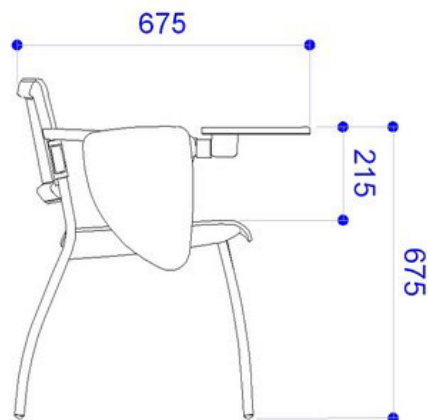

FLOU PLASTIC | SOFT | WOOD . Design Diemmebi R&D

DIEMMEBI®

PANCA RIBALTABILE | TIP-UP BENCH

Le dimensioni indicate sono espresse in millimetri (mm) e devono essere considerate solo informative.  
The dimensions are indicated in millimetres (mm) and they must be considered only as an informations.