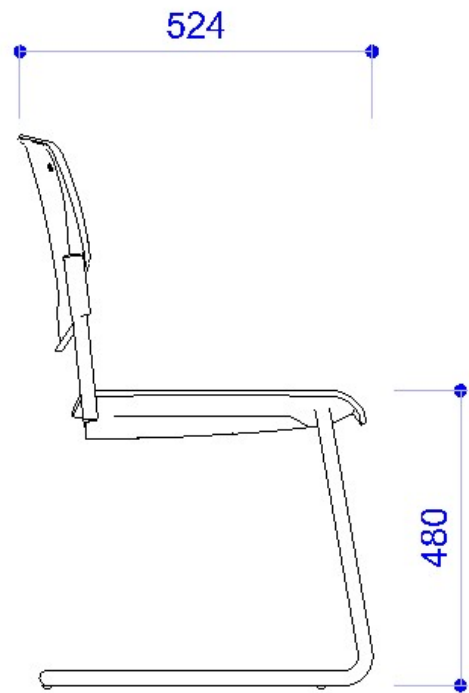

DIEMMEBI®

DATTILO | TASK CHAIR

MULTI PLASTIC | EASY SOFT | SOFT . Design Diemmebi R&D

DIEMMEBI®

SEDIA CON E SENZA BRACCIOLI E SCRITTOIO | CHAIR WITH OR WITHOUT ARMS AND WRITING TABLET

Le dimensioni indicate sono espresse in millimetri (mm) e devono essere considerate solo informative

The dimensions are indicated in millimetres (mm) and they must be considered only as an informations

ZEROQUINDICI TAVOLO.TABLE . Design Basaglia + Rota Nodari

DIEMMEBI®

TAVOLO | TABLE

ZEROQUINDICI CESTINI.SMALL LITTER BINS . Design Basaglia + Rota Nodari