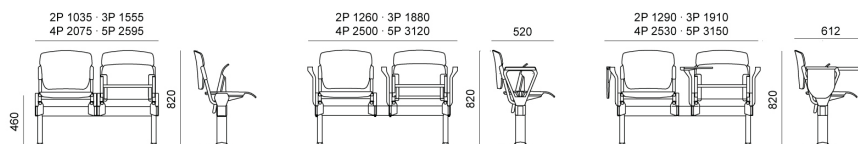

FLOU PLASTIC | SOFT | WOOD . Design Diemmebi R&D

DIEMMEBI®

PANCA RIBALTABILE | TIP-UP BENCH

Le dimensioni indicate sono espresse in millimetri (mm) e devono essere considerate solo informative.  
The dimensions are indicated in millimetres (mm) and they must be considered only as an informations.