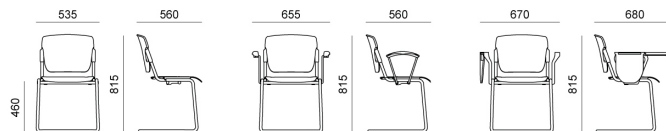

FLOU PLASTIC | SOFT | WOOD . Design Diemmebi R&D

DIEMMEBI®

SLITTA | CANTILEVER CHAIR