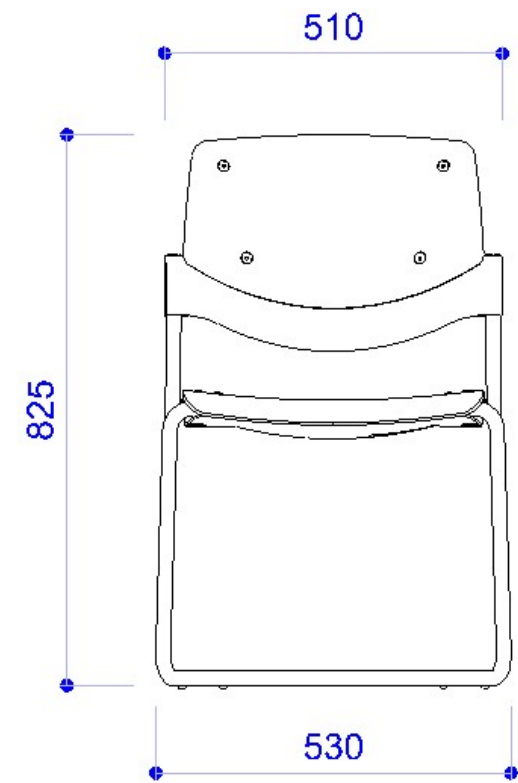

DIEMMEBI®

DATTILO | TASK CHAIR

MULTI PLASTIC | EASY SOFT | SOFT . Design Diemmebi R&D

DIEMMEBI®

SEDIA CON E SENZA BRACCIOLI E SCRITTOIO | CHAIR WITH OR WITHOUT ARMS AND WRITING TABLET

Le dimensioni indicate sono espresse in millimetri (mm) e devono essere considerate solo informative

The dimensions are indicated in millimetres (mm) and they must be considered only as an informations

ZEROQUINDICI TAVOLO.TABLE . Design Basaglia + Rota Nodari

DIEMMEBI®

TAVOLO | TABLE

ZEROQUINDICI CESTINI.SMALL LITTER BINS . Design Basaglia + Rota Nodari