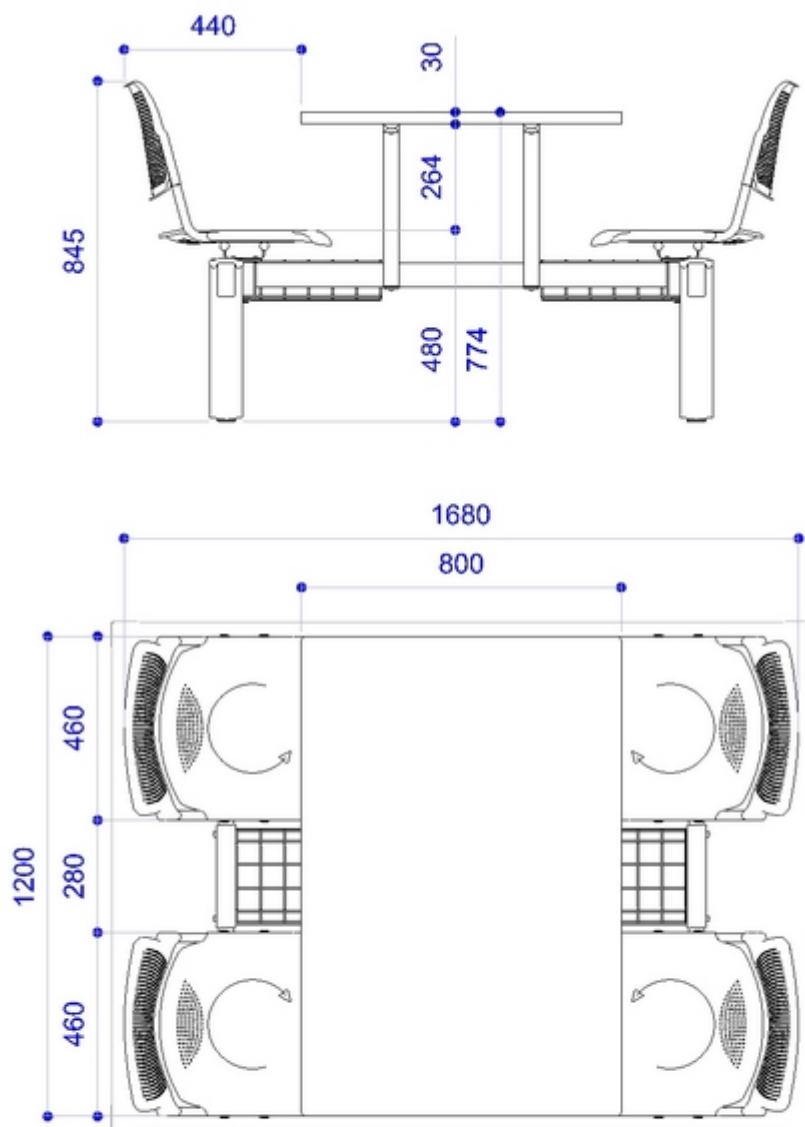

**laMIA** PLASTIC | EASY SOFT | SOFT | WOOD | METAL . Design Angelo Pinaffo

**DIEMMEBI®**

PANCA | BENCH

PANCA | BENCH

Le dimensioni indicate sono espresse in millimetri (mm) e devono essere considerate solo informative.

The dimensions are indicated in millimetres (mm) and they must be considered only as an informations.

Le dimensioni indicate sono espresse in millimetri (mm) e devono essere considerate solo informative.