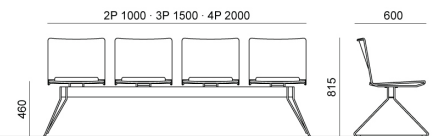

PANCA | BENCH