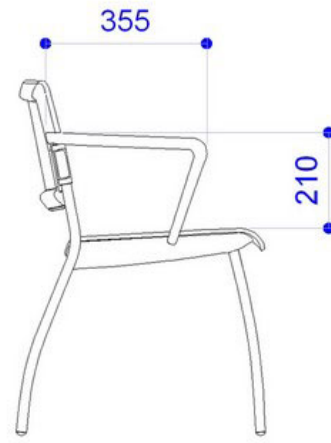

FLOU PLASTIC | SOFT | WOOD . Design Diemmebi R&D

DIEMMEBI®

PANCA RIBALTABILE | TIP-UP BENCH

Le dimensioni indicate sono espresse in millimetri (mm) e devono essere considerate solo informative.  
The dimensions are indicated in millimetres (mm) and they must be considered only as an informations.