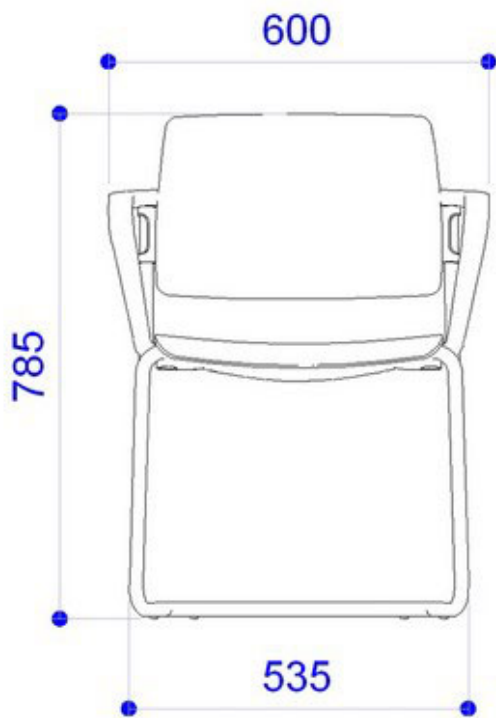

FLOU PLASTIC | SOFT | WOOD . Design Diemmebi R&D

DIEMMEBI®

PANCA RIBALTABILE | TIP-UP BENCH

Le dimensioni indicate sono espresse in millimetri (mm) e devono essere considerate solo informative.  
The dimensions are indicated in millimetres (mm) and they must be considered only as an informations.

Le dimensioni indicate sono espresse in millimetri (mm) e devono essere considerate solo informative.

The dimensions are indicated in millimetres (mm) and they must be considered only as an informations.