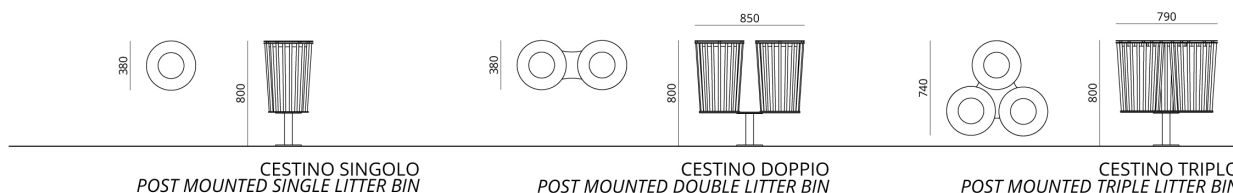

CESTINO DOPPIO
POST MOUNTED DOUBLE LITTER BIN

CESTINO TRIPLO
POST MOUNTED TRIPLE LITTER BIN

ZEROQUINDICI CESTINI.SMALL LITTER BINS . Design Basaglia + Rota Nodari

DIEMMEBI®

CESTINO SINGOLO
POST MOUNTED SINGLE LITTER BIN