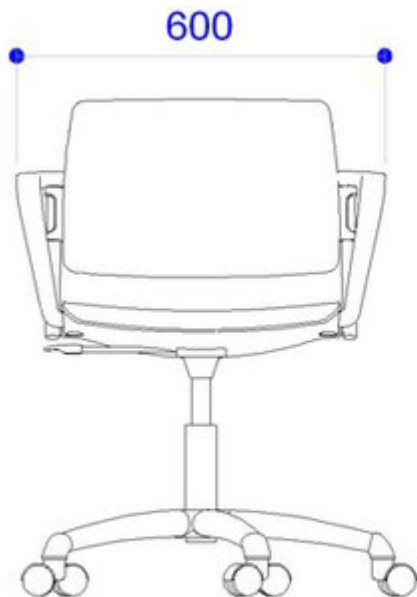

Le dimensioni indicate sono espresse in millimetri (mm) e devono essere considerate solo informative.

The dimensions are indicated in millimetres (mm) and they must be considered only as an informations.