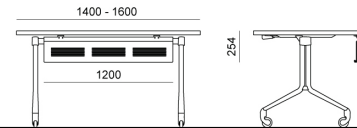

TAVOLO RIBALTABILE SU RUOTE | FLIP TOP TABLE ON CASTORS

SLIM RIBALTABILE.TILT . Design Angelo Pinaffo

DIEMMEBI®