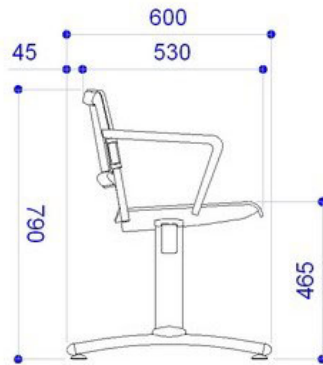

FLOU PLASTIC | SOFT | WOOD . Design Diemmebi R&D

DIEMMEBI®

PANCA RIBALTABILE | TIP-UP BENCH

Le dimensioni indicate sono espresse in millimetri (mm) e devono essere considerate solo informative.  
The dimensions are indicated in millimetres (mm) and they must be considered only as an informations.

Le dimensioni indicate sono espresse in millimetri (mm) e devono essere considerate solo informative.

The dimensions are indicated in millimetres (mm) and they must be considered only as an informations.