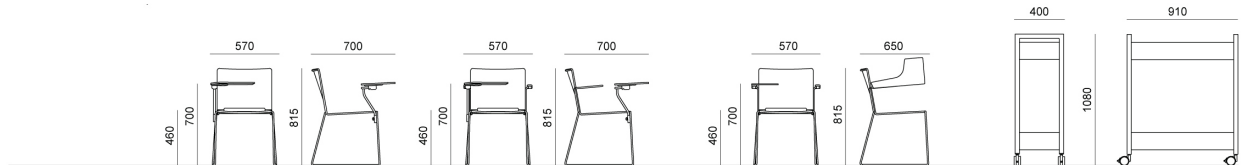

SEDIA CON SCRITTOIO + CARRELLO PORTA TAVOLETTE | CHAIR WITH REMOVABLE WRITING TABLE + TROLLEY FOR WRITING TABLES

laFILO PLASTIC | SOFT . Design Basaglia + Rota Nodari

DIEMMEBI®