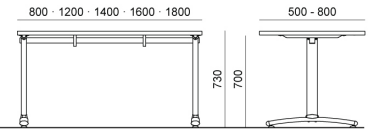

DOMINO FISSO.FIX | RIBALTABILE.TILT . Design Angelo Pinaffo

DIEMMEBI®

TAVOLO | TABLE