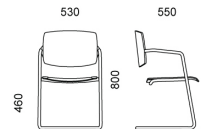

ALINA SOFT | NET . Design Diemmebi R&D

DIEMMEBI®

SLITTA | CANTILEVER CHAIR