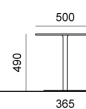

CORNETTO TAVOLINO, SIDE TABLE . Design Basaglia + Rota Nodari

DIEMMEBI®