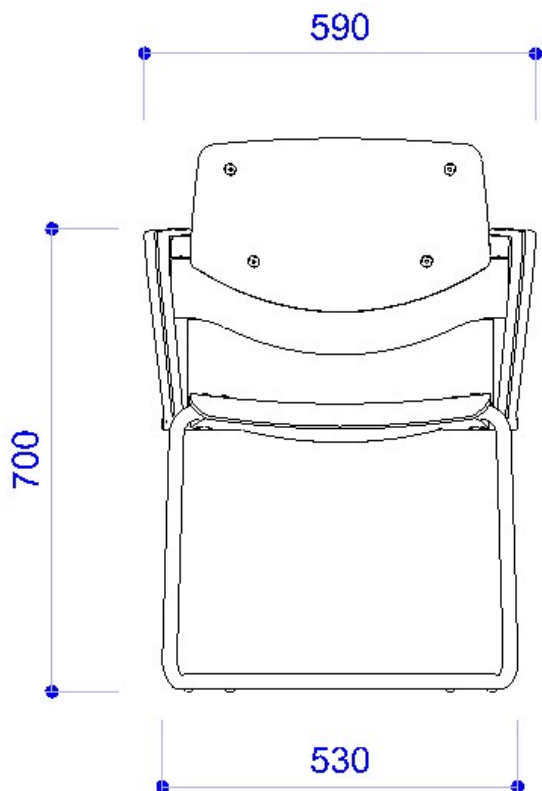

DIEMMEBI®

DATTILO | TASK CHAIR

MULTI PLASTIC | EASY SOFT | SOFT . Design Diemmebi R&D

DIEMMEBI®

SEDIA CON E SENZA BRACCIOLI E SCRITTOIO | CHAIR WITH OR WITHOUT ARMS AND WRITING TABLET

Le dimensioni indicate sono espresse in millimetri (mm) e devono essere considerate solo informative

The dimensions are indicated in millimetres (mm) and they must be considered only as an informations

ZEROQUINDICI TAVOLO.TABLE . Design Basaglia + Rota Nodari

DIEMMEBI®

TAVOLO | TABLE

ZEROQUINDICI CESTINI.SMALL LITTER BINS . Design Basaglia + Rota Nodari