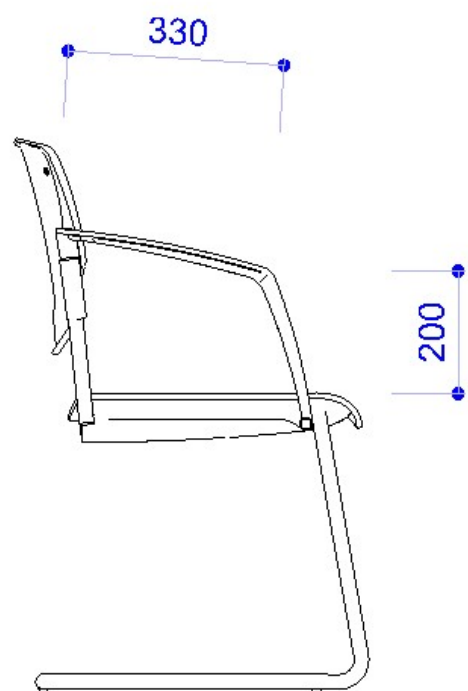

DIEMMEBI®

DATTILO | TASK CHAIR

MULTI PLASTIC | EASY SOFT | SOFT . Design Diemmebi R&D

DIEMMEBI®

SEDIA CON E SENZA BRACCIOLI E SCRITTOIO | CHAIR WITH OR WITHOUT ARMS AND WRITING TABLET

Le dimensioni indicate sono espresse in millimetri (mm) e devono essere considerate solo informative

The dimensions are indicated in millimetres (mm) and they must be considered only as an informations

ZEROQUINDICI TAVOLO.TABLE . Design Basaglia + Rota Nodari

DIEMMEBI®

TAVOLO | TABLE

ZEROQUINDICI CESTINI.SMALL LITTER BINS . Design Basaglia + Rota Nodari