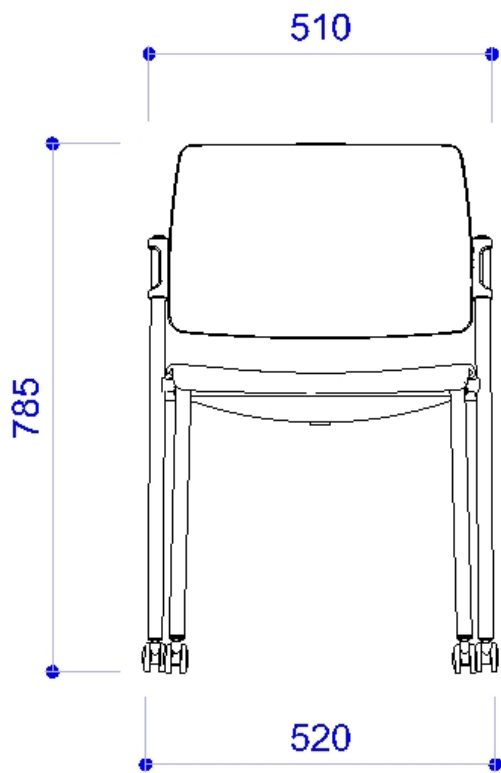

TAVOLI ATTESA . Design Diemmebi R&D

DIEMMEBI®

TAVOLI CON GAMBA CONICA | TABLES WITH CONIC LEGS

TAVOLI CON GAMBA TONDA | TABLES WITH ROUND LEGS

Le dimensioni indicate sono espresse in millimetri (mm) e devono essere considerate solo informative  
The dimensions are indicated in millimetres (mm) and they must be considered only as an informations

Le dimensioni indicate sono espresse in millimetri (mm) e devono essere considerate solo informative

The dimensions are indicated in millimetres (mm) and they must be considered only as an informations