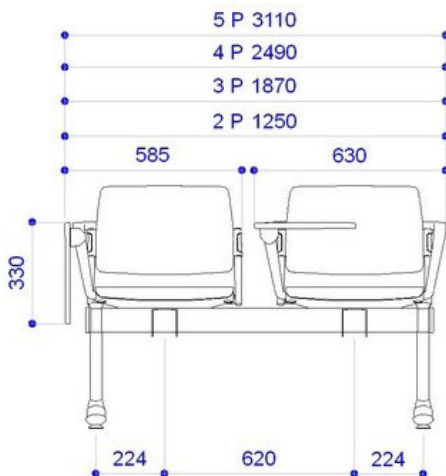

Le dimensioni indicate sono espresse in millimetri (mm) e devono essere considerate solo informative.

The dimensions are indicated in millimetres (mm) and they must be considered only as an informations.