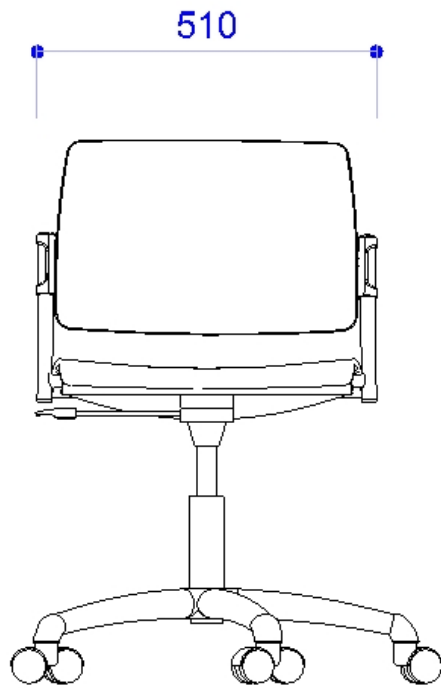

TAVOLI ATTESA . Design Diemmebi R&D

DIEMMEBI®

TAVOLI CON GAMBA CONICA | TABLES WITH CONIC LEGS

TAVOLI CON GAMBA TONDA | TABLES WITH ROUND LEGS

Le dimensioni indicate sono espresse in millimetri (mm) e devono essere considerate solo informative  
The dimensions are indicated in millimetres (mm) and they must be considered only as an informations

Le dimensioni indicate sono espresse in millimetri (mm) e devono essere considerate solo informative

The dimensions are indicated in millimetres (mm) and they must be considered only as an informations