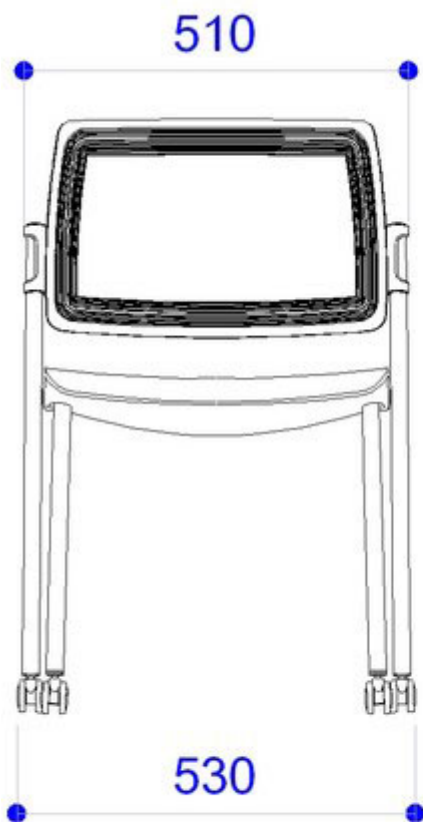

FLOU PLASTIC | SOFT | WOOD . Design Diemmebi R&D

DIEMMEBI®

PANCA RIBALTABILE | TIP-UP BENCH

Le dimensioni indicate sono espresse in millimetri (mm) e devono essere considerate solo informative.  
The dimensions are indicated in millimetres (mm) and they must be considered only as an informations.

Le dimensioni indicate sono espresse in millimetri (mm) e devono essere considerate solo informative.

The dimensions are indicated in millimetres (mm) and they must be considered only as an informations.