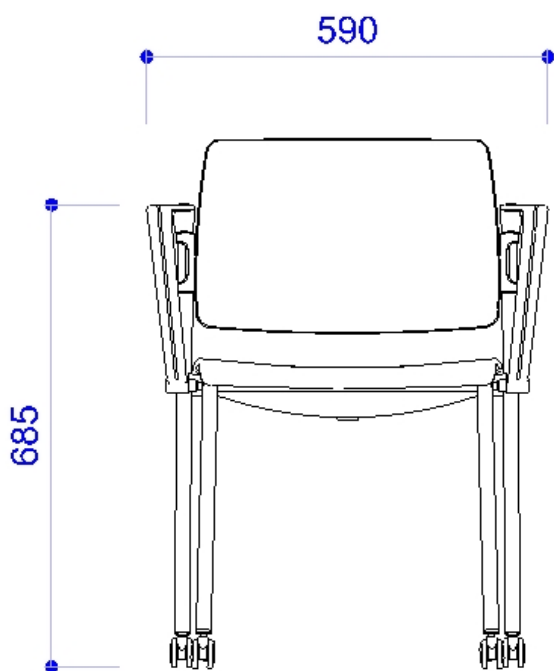

TAVOLI ATTESA . Design Diemmebi R&D

DIEMMEBI®

TAVOLI CON GAMBA CONICA | TABLES WITH CONIC LEGS

TAVOLI CON GAMBA TONDA | TABLES WITH ROUND LEGS

Le dimensioni indicate sono espresse in millimetri (mm) e devono essere considerate solo informative  
The dimensions are indicated in millimetres (mm) and they must be considered only as an informations