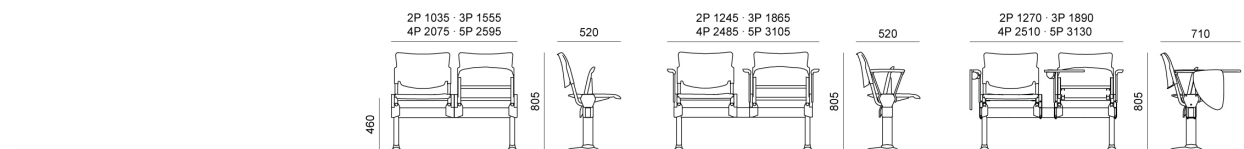

PANCA RIBALTABILE | TIP-UP BENCH