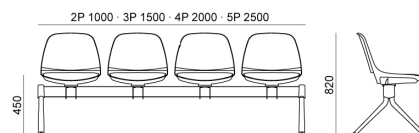

SEDIA DATILO CON O SENZA BRACCIOLI | TASK CHAIR WITH OR WITHOUT ARMS

ECLIPSE PLASTIC | EASY SOFT | WIRE | WOOD . Design Angelo Pinaffo

DIEMMEBI®