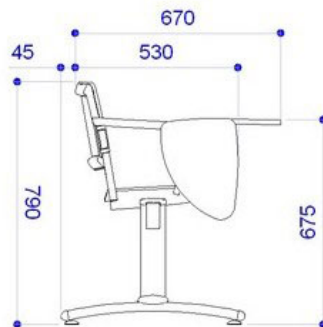

FLOU PLASTIC | SOFT | WOOD . Design Diemmebi R&D

DIEMMEBI®

PANCA RIBALTABILE | TIP-UP BENCH

Le dimensioni indicate sono espresse in millimetri (mm) e devono essere considerate solo informative.  
The dimensions are indicated in millimetres (mm) and they must be considered only as an informations.

Le dimensioni indicate sono espresse in millimetri (mm) e devono essere considerate solo informative.

The dimensions are indicated in millimetres (mm) and they must be considered only as an informations.