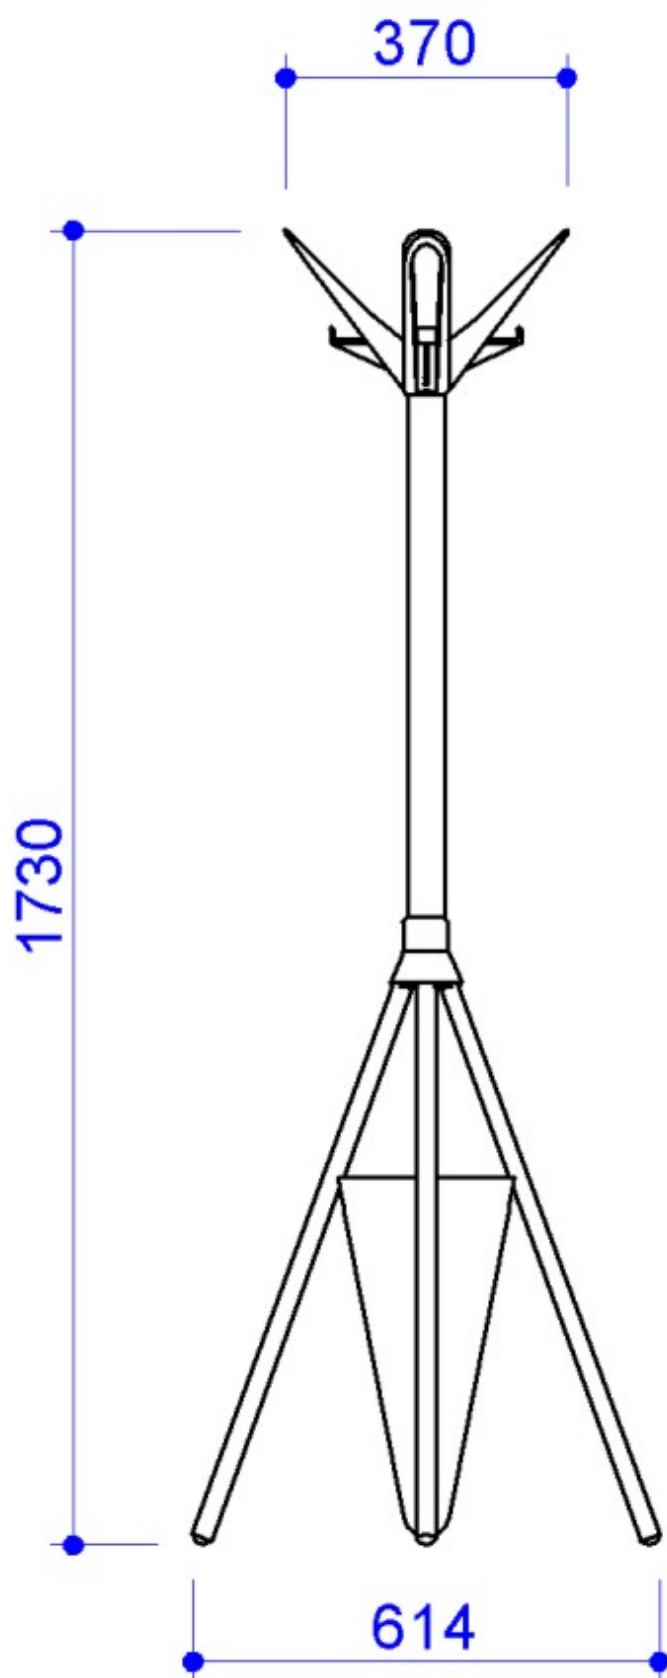

The dimensions are indicated in millimetres (mm) and they must be considered only as an informations.

ALINA SOFT | NET . Design Diemmebi R&D

DIEMMEBI®

PANCA | BENCH

ALINA SOFT | NET . Design Diemmebi R&D

DIEMMEBI®

ALINA SOFT | NET . Design Diemmebi R&D

DIEMMEBI®

SEDIA CON E SENZA BRACCIOLI E SCRITTOIO | CHAIR WITH OR WITHOUT ARMS AND WRITING TABLET

Le dimensioni sono espresse in millimetri (mm) e devono essere considerate esclusivamente ad uso informativo.  
All dimensions are indicated in millimetres (mm) and they must be considered only as a product information.