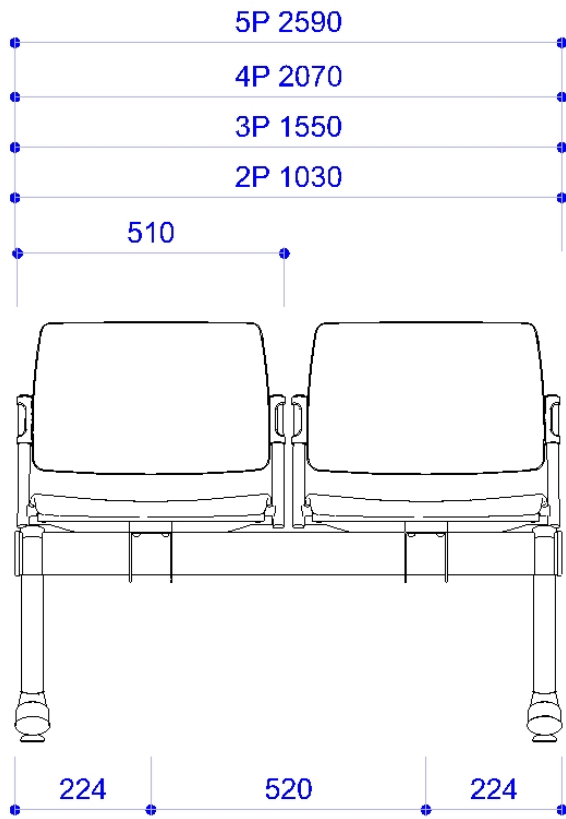

Le dimensioni indicate sono espresse in millimetri (mm) e devono essere considerate solo informative
The dimensions are indicated in millimetres (mm) and they must be considered only as an informations