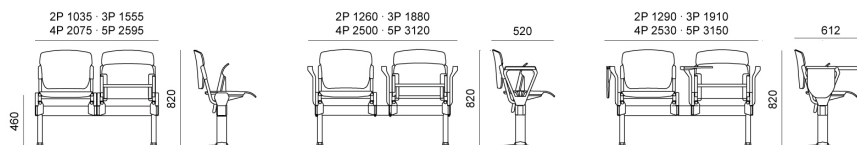

FLOU PLASTIC | SOFT | WOOD . Design Diemmebi R&D

DIEMMEBI®

DATTOLO | TASK CHAIR

FLOU PLASTIC | SOFT | WOOD . Design Diemmebi R&D

DIEMMEBI®

FLOU PLASTIC | SOFT | WOOD . Design Diemmebi R&D

DIEMMEBI®