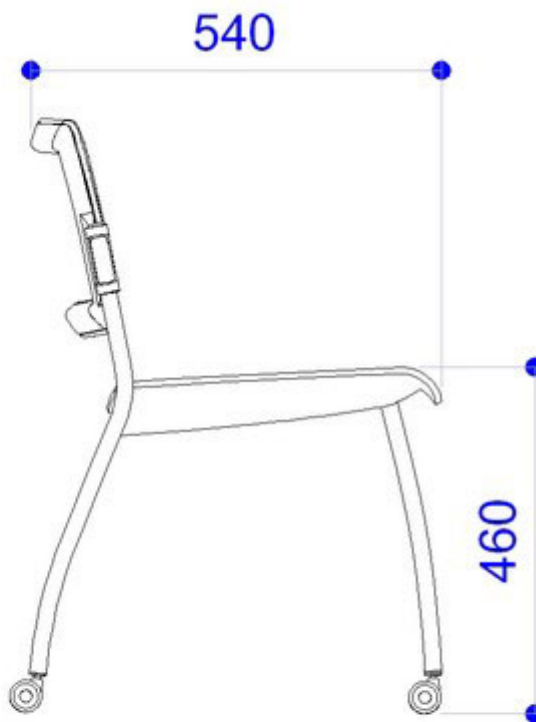

FLOU PLASTIC | SOFT | WOOD . Design Diemmebi R&D

DIEMMEBI®

PANCA RIBALTABILE | TIP-UP BENCH

Le dimensioni indicate sono espresse in millimetri (mm) e devono essere considerate solo informative.  
The dimensions are indicated in millimetres (mm) and they must be considered only as an informations.

Le dimensioni indicate sono espresse in millimetri (mm) e devono essere considerate solo informative.

The dimensions are indicated in millimetres (mm) and they must be considered only as an informations.