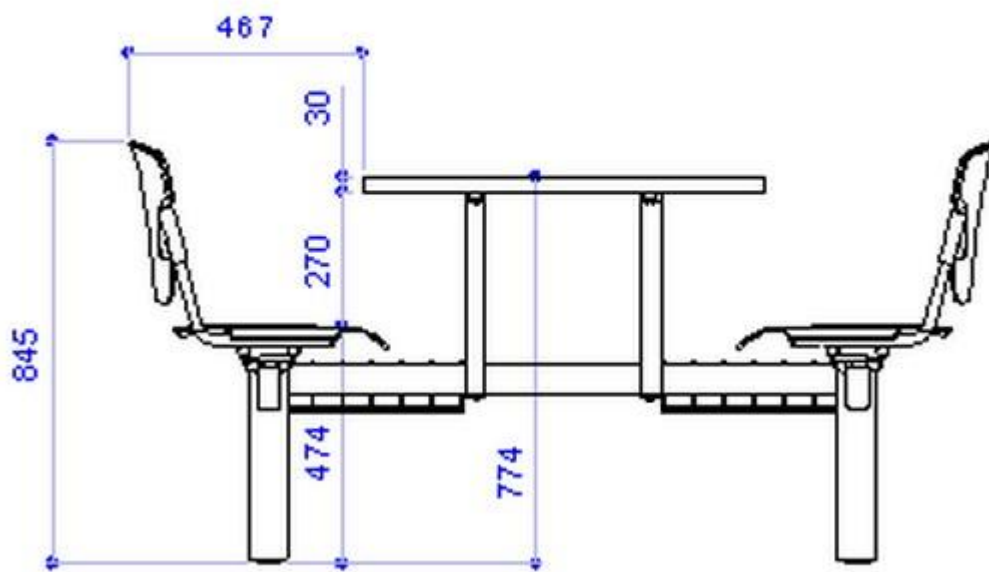

PANCA RIBALTABILE | TIP-UP BENCH