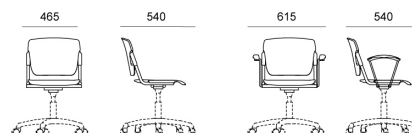

FLOU PLASTIC | SOFT | WOOD . Design Diemmebi R&D

DIEMMEBI®

DATTOLO | TASK CHAIR