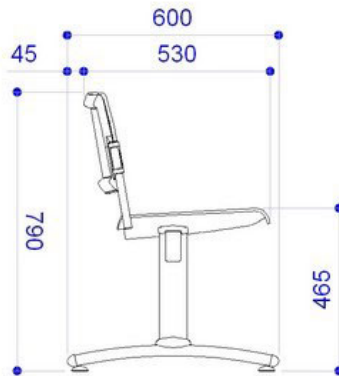

FLOU PLASTIC | SOFT | WOOD . Design Diemmebi R&D

DIEMMEBI®

PANCA RIBALTABILE | TIP-UP BENCH

Le dimensioni indicate sono espresse in millimetri (mm) e devono essere considerate solo informative.  
The dimensions are indicated in millimetres (mm) and they must be considered only as an informations.

Le dimensioni indicate sono espresse in millimetri (mm) e devono essere considerate solo informative.

The dimensions are indicated in millimetres (mm) and they must be considered only as an informations.