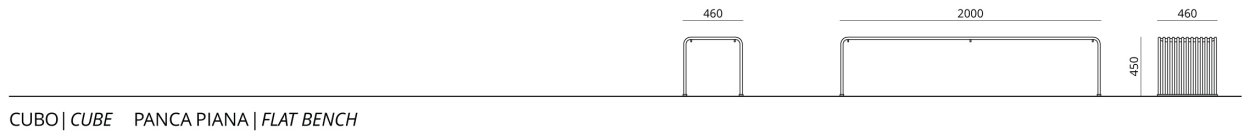

ZEROQUINDICI CUBO.CUBE . Design Basaglia + Rota Nodari

DIEMMEBI®