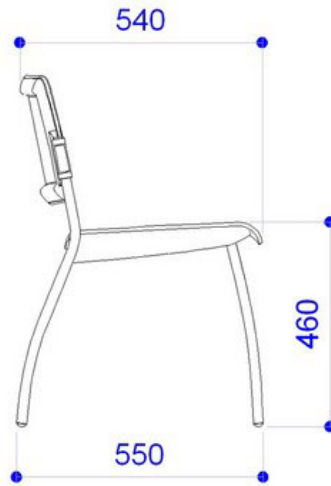

FLOU PLASTIC | SOFT | WOOD . Design Diemmebi R&D

DIEMMEBI®

PANCA RIBALTABILE | TIP-UP BENCH

Le dimensioni indicate sono espresse in millimetri (mm) e devono essere considerate solo informative.  
The dimensions are indicated in millimetres (mm) and they must be considered only as an informations.