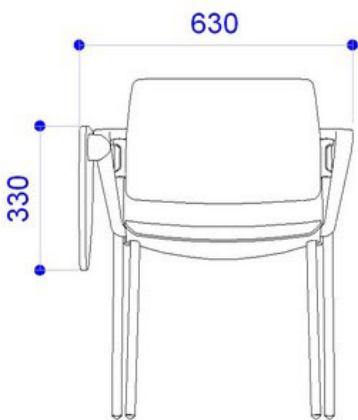

FLOU PLASTIC | SOFT | WOOD . Design Diemmebi R&D

DIEMMEBI®

PANCA RIBALTABILE | TIP-UP BENCH

Le dimensioni indicate sono espresse in millimetri (mm) e devono essere considerate solo informative.  
The dimensions are indicated in millimetres (mm) and they must be considered only as an informations.