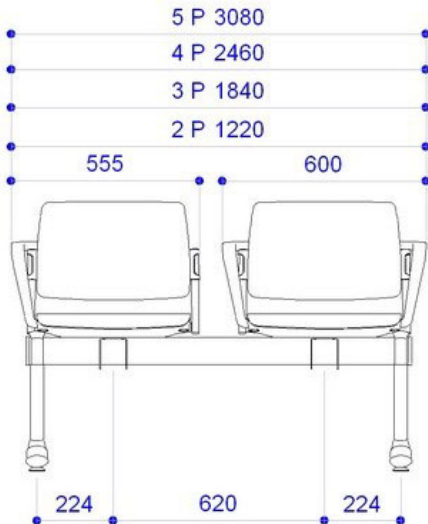

FLOU PLASTIC | SOFT | WOOD . Design Diemmebi R&D

DIEMMEBI®

PANCA RIBALTABILE | TIP-UP BENCH

Le dimensioni indicate sono espresse in millimetri (mm) e devono essere considerate solo informative.  
The dimensions are indicated in millimetres (mm) and they must be considered only as an informations.

Le dimensioni indicate sono espresse in millimetri (mm) e devono essere considerate solo informative.

The dimensions are indicated in millimetres (mm) and they must be considered only as an informations.