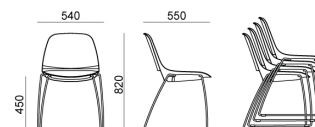

PANCA | BENCH

ECLIPSE PLASTIC | EASY SOFT | WIRE | WOOD . Design Angelo Pinaffo

DIEMMEBI®