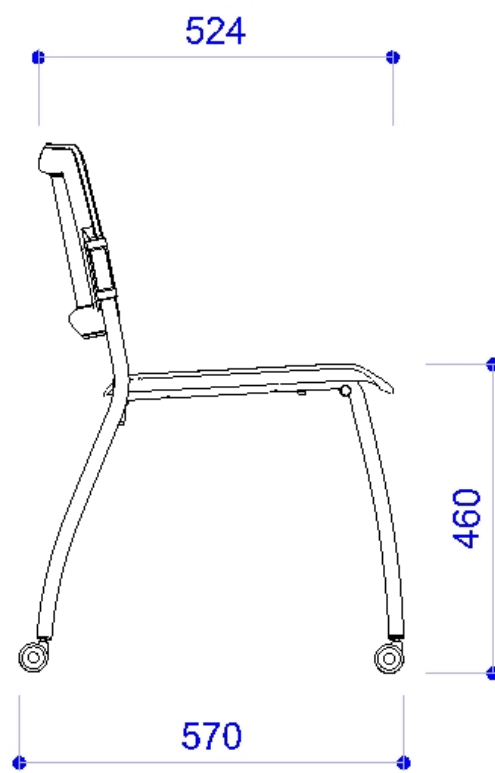

TAVOLI ATTESA . Design Diemmebi R&D

DIEMMEBI®

TAVOLI CON GAMBA CONICA | TABLES WITH CONIC LEGS

TAVOLI CON GAMBA TONDA | TABLES WITH ROUND LEGS

Le dimensioni indicate sono espresse in millimetri (mm) e devono essere considerate solo informative  
The dimensions are indicated in millimetres (mm) and they must be considered only as an informations

Le dimensioni indicate sono espresse in millimetri (mm) e devono essere considerate solo informative

The dimensions are indicated in millimetres (mm) and they must be considered only as an informations