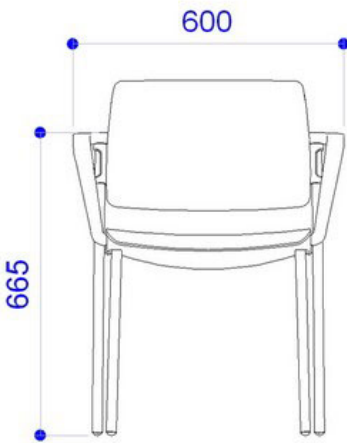

FLOU PLASTIC | SOFT | WOOD . Design Diemmebi R&D

DIEMMEBI®

PANCA RIBALTABILE | TIP-UP BENCH

Le dimensioni indicate sono espresse in millimetri (mm) e devono essere considerate solo informative.  
The dimensions are indicated in millimetres (mm) and they must be considered only as an informations.