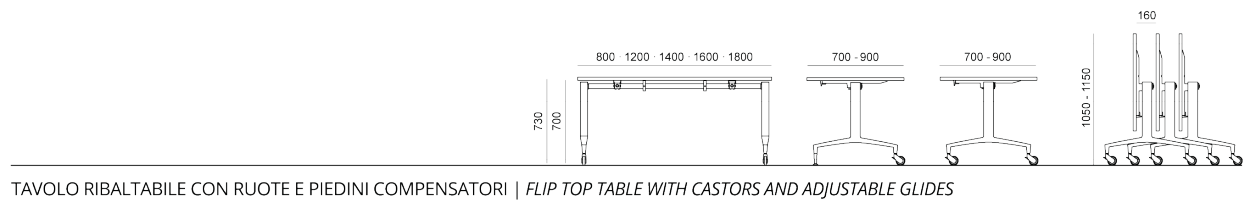

TEKNO FISSO.FIX | RIBALTABILE.TILT . Design Angelo Pinaffo

DIEMMEBI®