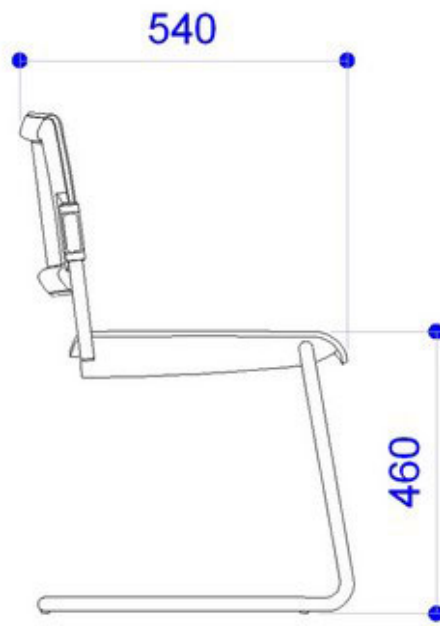

FLOU PLASTIC | SOFT | WOOD . Design Diemmebi R&D

DIEMMEBI®

PANCA RIBALTABILE | TIP-UP BENCH

Le dimensioni indicate sono espresse in millimetri (mm) e devono essere considerate solo informative.  
The dimensions are indicated in millimetres (mm) and they must be considered only as an informations.

Le dimensioni indicate sono espresse in millimetri (mm) e devono essere considerate solo informative.

The dimensions are indicated in millimetres (mm) and they must be considered only as an informations.