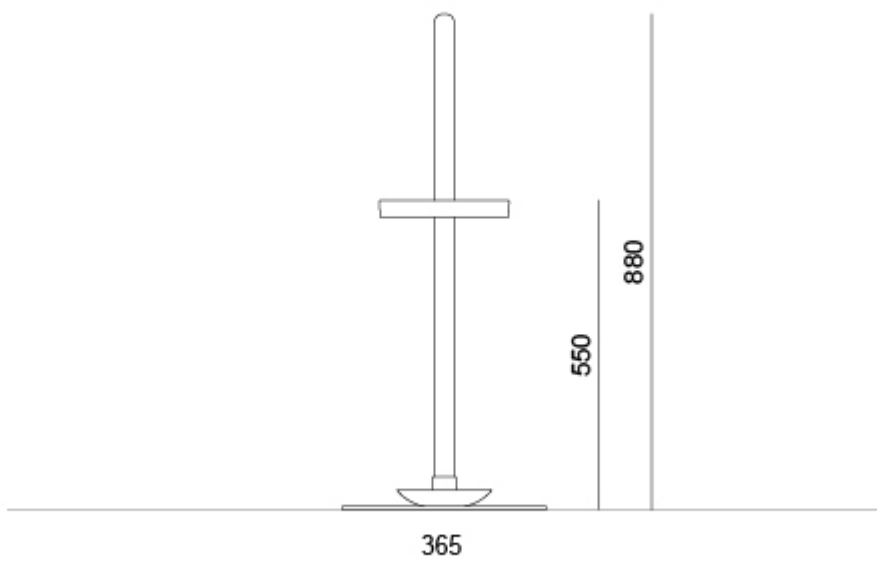

PASSEPARTOUT TOP IN VETRO, GLASS TOP | TOP IN HPL, HPL TOP . Design Basaglia + Rota Nodari

DIEMMEBI®

CORNETTO TAVOLINO, SIDE TABLE . Design Basaglia + Rota Nodari

DIEMMEBI®

TAVOLINO | SIDE TABLE