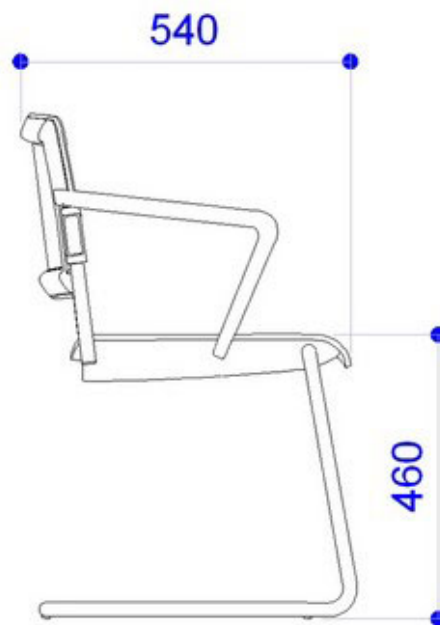

Le dimensioni indicate sono espresse in millimetri (mm) e devono essere considerate solo informative.

The dimensions are indicated in millimetres (mm) and they must be considered only as an informations.