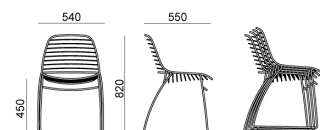

DIEMMEBI®

PANCA | BENCH

ECLIPSE PLASTIC | EASY SOFT | WIRE | WOOD . Design Angelo Pinaffo

DIEMMEBI®

SEDIA TRAPEZIO | SKID CHAIR

ECLIPSE PLASTIC | EASY SOFT | WIRE | WOOD . Design Angelo Pinaffo

DIEMMEBI®

WIRE