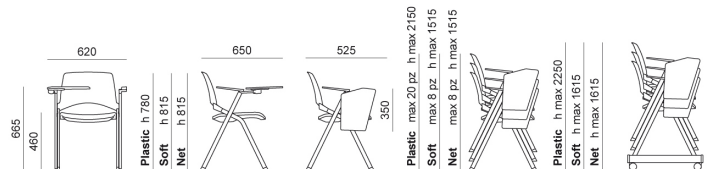

SEDIA CON SCRITTOIO | CHAIR WITH WRITING TABLET

laFILÒ PLASTIC | SOFT . Design Basaglia + Rota Nodari

DIEMMEBI®