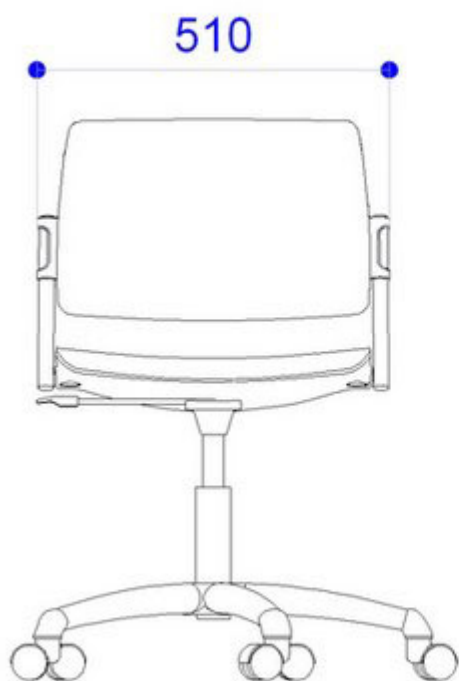

Le dimensioni indicate sono espresse in millimetri (mm) e devono essere considerate solo informative.

The dimensions are indicated in millimetres (mm) and they must be considered only as an informations.