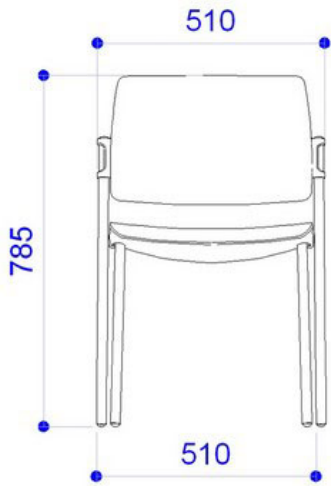

FLOU PLASTIC | SOFT | WOOD . Design Diemmebi R&D

DIEMMEBI®

PANCA RIBALTABILE | TIP-UP BENCH

Le dimensioni indicate sono espresse in millimetri (mm) e devono essere considerate solo informative.  
The dimensions are indicated in millimetres (mm) and they must be considered only as an informations.

Le dimensioni indicate sono espresse in millimetri (mm) e devono essere considerate solo informative.

The dimensions are indicated in millimetres (mm) and they must be considered only as an informations.