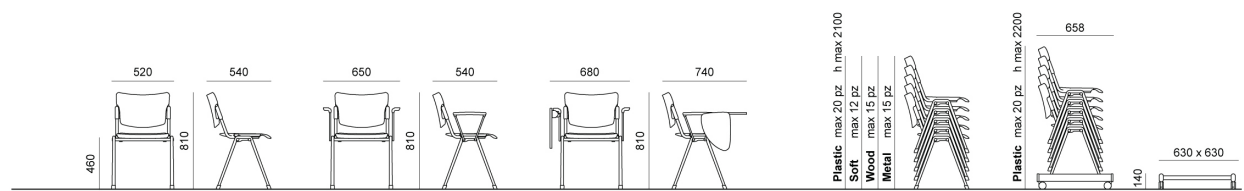

laMIA PLASTIC | EASY SOFT | SOFT | WOOD | METAL . Design Angelo Pinaffo

DIEMMEBI®

SEDDIA CON E SENZA BRACCIOLI E SCRITTOIO | CHAIR WITH OR WITHOUT ARMS AND WRITING TABLE

laMIA PLASTIC | EASY SOFT | SOFT | WOOD | METAL . Design Angelo Pinaffo

DIEMMEBI®