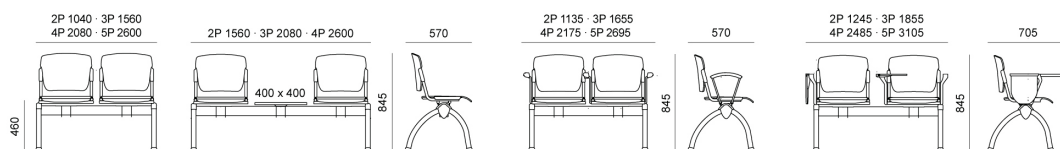

FLOU PLASTIC | SOFT | WOOD . Design Diemmebi R&D

DIEMMEBI®

PANCA | BENCH

FLOU PLASTIC | SOFT | WOOD . Design Diemmebi R&D

DIEMMEBI®