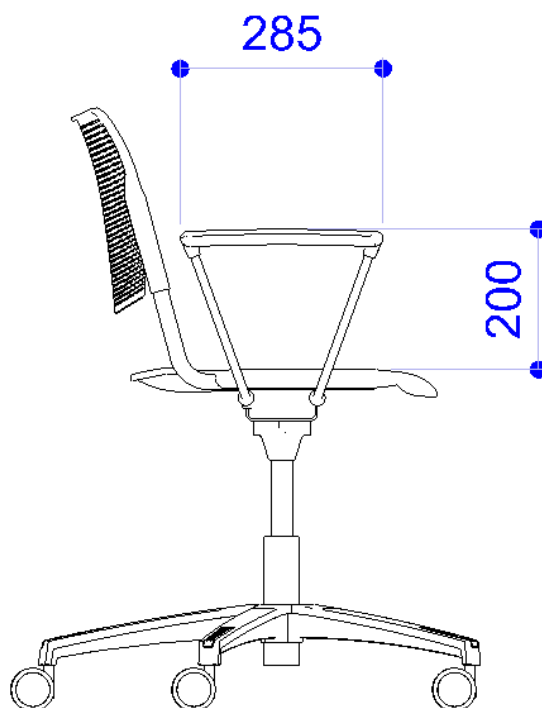

**DIEMMEBI**

SEDIA CON E SENZA BRACCIOLI E SCRITTOIO | CHAIR WITH OR WITHOUT ARMS AND WRITING TABLET

**DIEMMEBI**  
 COMMUNITY by CUBO URBANTIME

SLITTA | CANTILEVER CHAIR

Le dimensioni indicate sono espresse in millimetri (mm) e devono essere considerate solo informative.

The dimensions are indicated in millimetres (mm) and they must be considered only as an informations.

SLIM RIBALTABILE.TILT . Design Angelo Pinaffo

DIEMMEBI®

TAVOLO RIBALTABILE SU RUOTE | FLIP TOP TABLE ON CASTORS