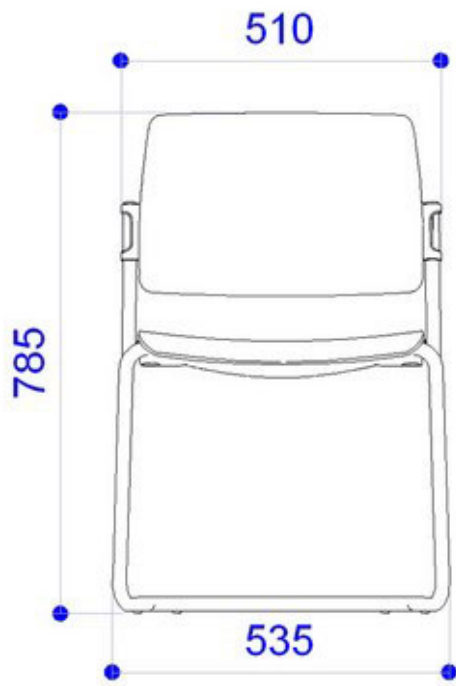

FLOU PLASTIC | SOFT | WOOD . Design Diemmebi R&D

DIEMMEBI®

PANCA RIBALTABILE | TIP-UP BENCH

Le dimensioni indicate sono espresse in millimetri (mm) e devono essere considerate solo informative.  
The dimensions are indicated in millimetres (mm) and they must be considered only as an informations.

Le dimensioni indicate sono espresse in millimetri (mm) e devono essere considerate solo informative.

The dimensions are indicated in millimetres (mm) and they must be considered only as an informations.