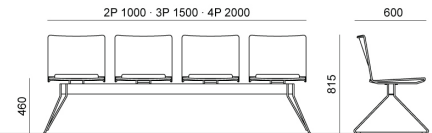

PANCA | BENCH