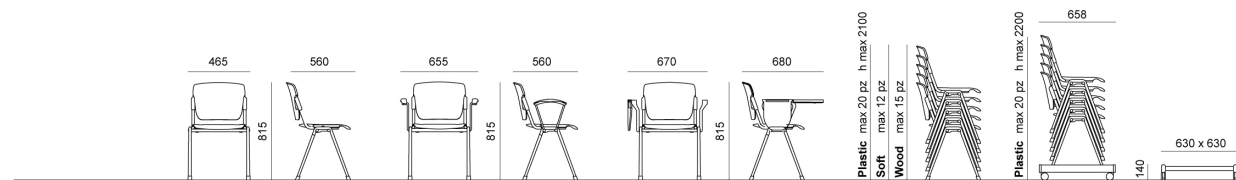

## MISURE

FLOU PLASTIC | SOFT | WOOD . Design Diemmebi R&D

DIEMMEBI®

PANCA | BENCH

FLOU PLASTIC | SOFT | WOOD . Design Diemmebi R&D

DIEMMEBI®

SEDIA CON E SENZA BRACCIOLI E SCRITTOIO | CHAIR WITH OR WITHOUT ARMS AND WRITING TABLET