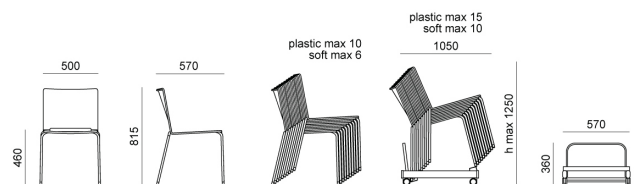

DIEMMEBI®

SEDIA CON SCRITTOIO | CHAIR WITH WRITING TABLET

laFILÒ PLASTIC | SOFT . Design Basaglia + Rota Nodari

DIEMMEBI®

PANCA | BENCH

laFILÒ PLASTIC | SOFT . Design Basaglia + Rota Nodari

DIEMMEBI®

SEDIA 4 GAMBE | 4-LEG CHAIR

TAVOLI ATTESA . Design Diemmebi R&D

DIEMMEBI®

TAVOLI CON GAMBA CONICA | TABLES WITH CONIC LEGS

TAVOLI CON GAMBA TONDA | TABLES WITH ROUND LEGS

Le dimensioni indicate sono espresse in millimetri (mm) e devono essere considerate solo informative  
The dimensions are indicated in millimetres (mm) and they must be considered only as an informations