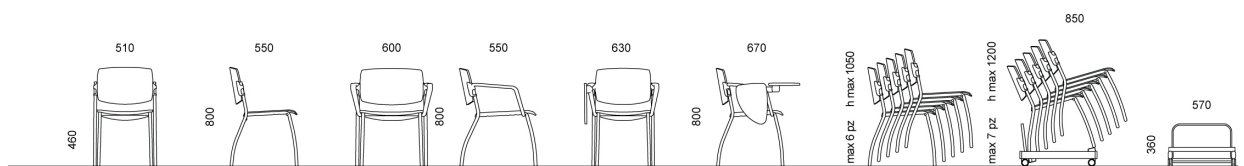

DIEMMEBI®

SLITTA | CANTILEVER CHAIR

ALINA SOFT | NET . Design Diemmebi R&D

DIEMMEBI®

DATTILO | TASK CHAIR

ALINA SOFT | NET . Design Diemmebi R&D

DIEMMEBI®

PANCA | BENCH

ALINA SOFT | NET . Design Diemmebi R&D

DIEMMEBI®

SEDIA CON E SENZA BRACCIOLI E SCRITTOIO | CHAIR WITH OR WITHOUT ARMS AND WRITING TABLET

Le dimensioni sono espresse in millimetri (mm) e devono essere considerate esclusivamente ad uso informativo.  
All dimensions are indicated in millimetres (mm) and they must be considered only as a product information.