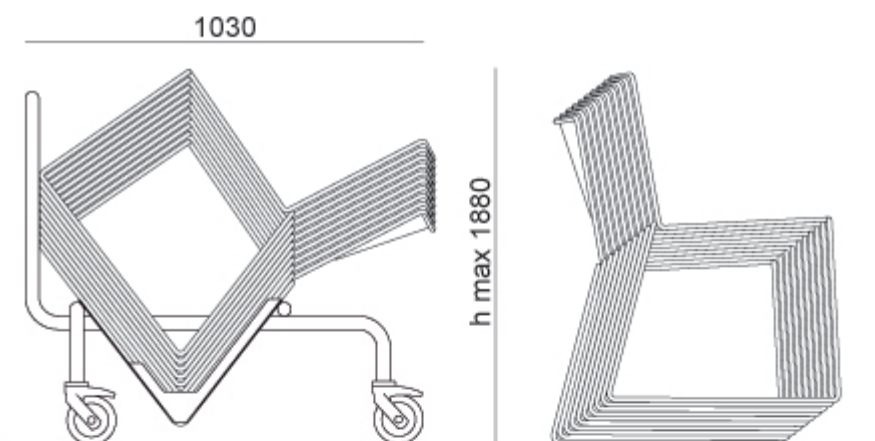

plastic max 40
soft max 15
max 350 kg

plastic max 20
soft max 15