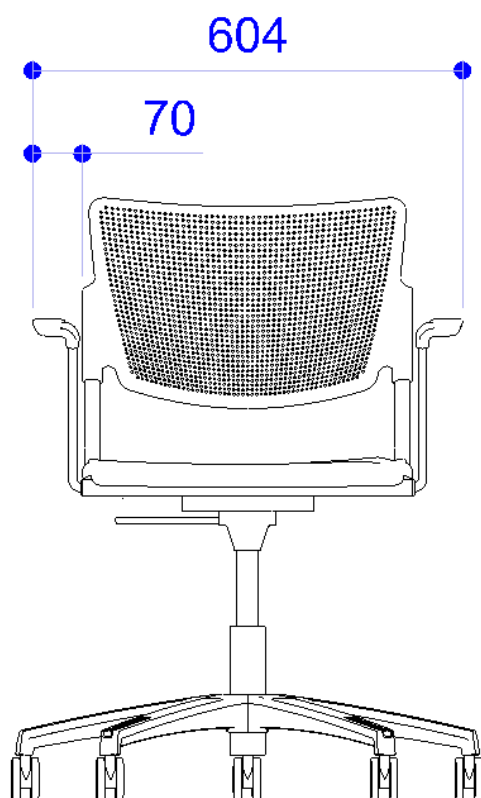

**DIEMMEBI**

SEDIA CON E SENZA BRACCIOLI E SCRITTOIO | CHAIR WITH OR WITHOUT ARMS AND WRITING TABLET

**DIEMMEBI**  
 COMMUNITY by CUBO URBANTIME

SLITTA | CANTILEVER CHAIR

Le dimensioni indicate sono espresse in millimetri (mm) e devono essere considerate solo informative.

The dimensions are indicated in millimetres (mm) and they must be considered only as an informations.

SLIM RIBALTABILE.TILT . Design Angelo Pinaffo

DIEMMEBI®

TAVOLO RIBALTABILE SU RUOTE | FLIP TOP TABLE ON CASTORS