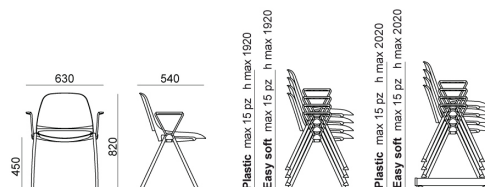

SEDIA | CHAIR

ECLIPSE PLASTIC | EASY SOFT | WIRE | WOOD . Design Angelo Pinaffo

DIEMMEBI®