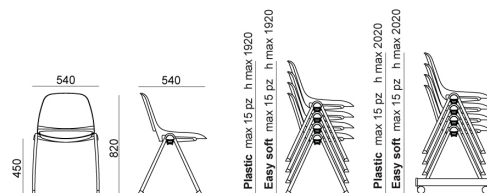

ECLIPSE PLASTIC | EASY SOFT | WIRE | WOOD . Design Angelo Pinaffo

DIEMMEBI®