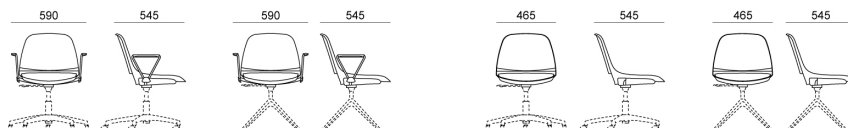

SEDIA CON BRACCIOLI | CHAIR WITH ARMS

ECLIPSE PLASTIC | EASY SOFT | WIRE | WOOD . Design Angelo Pinaffo

DIEMMEBI®

SEDIA DATILO CON O SENZA BRACCIOLI | TASK CHAIR WITH OR WITHOUT ARMS

ECLIPSE PLASTIC | EASY SOFT | WIRE | WOOD . Design Angelo Pinaffo

DIEMMEBI®