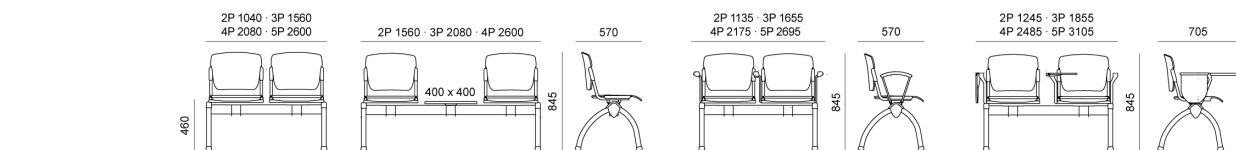

## MISURE

FLOU PLASTIC | SOFT | WOOD . Design Diemmebi R&D

DIEMMEBI®

PANCA | BENCH

FLOU PLASTIC | SOFT | WOOD . Design Diemmebi R&D

DIEMMEBI®

SEDIA CON E SENZA BRACCIOLI E SCRITTOIO | CHAIR WITH OR WITHOUT ARMS AND WRITING TABLET