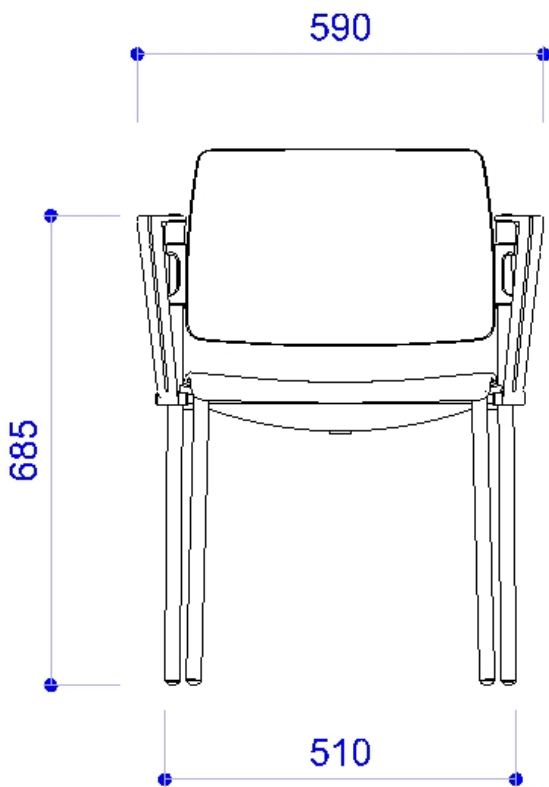

TAVOLI ATTESA . Design Diemmebi R&D

DIEMMEBI®

TAVOLI CON GAMBA CONICA | TABLES WITH CONIC LEGS

TAVOLI CON GAMBA TONDA | TABLES WITH ROUND LEGS

Le dimensioni indicate sono espresse in millimetri (mm) e devono essere considerate solo informative  
The dimensions are indicated in millimetres (mm) and they must be considered only as an informations