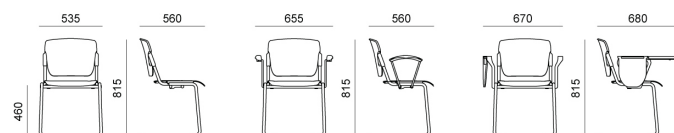

SLITTA | CANTILEVER CHAIR