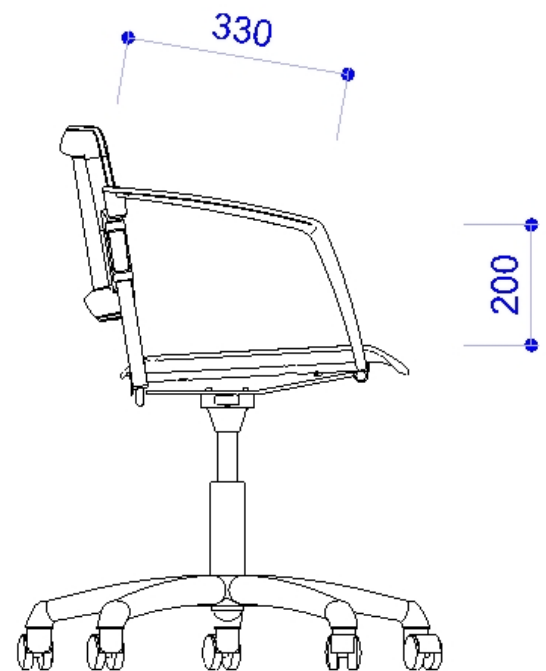

Le dimensioni indicate sono espresse in millimetri (mm) e devono essere considerate solo informative

The dimensions are indicated in millimetres (mm) and they must be considered only as an informations