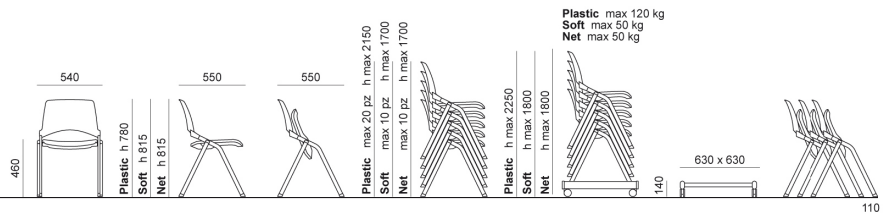

laKENDÒ PLASTIC | SOFT | NET . Design Angelo Pinaffo

DIEMMEBI®

SEDIA | CHAIR