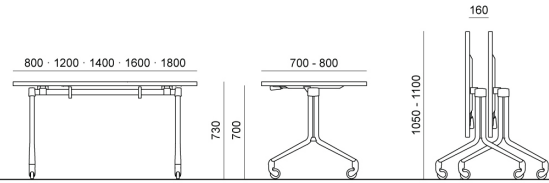

**DIEMMEBI**

SEDIA CON E SENZA BRACCIOLI E SCRITTOIO | CHAIR WITH OR WITHOUT ARMS AND WRITING TABLET

**DIEMMEBI**  
 COMMUNITY by CUBO URBANTIME

SLITTA | CANTILEVER CHAIR

Le dimensioni indicate sono espresse in millimetri (mm) e devono essere considerate solo informative.

The dimensions are indicated in millimetres (mm) and they must be considered only as an informations.

SLIM RIBALTABILE.TILT . Design Angelo Pinaffo

DIEMMEBI®

TAVOLO RIBALTABILE SU RUOTE | FLIP TOP TABLE ON CASTORS