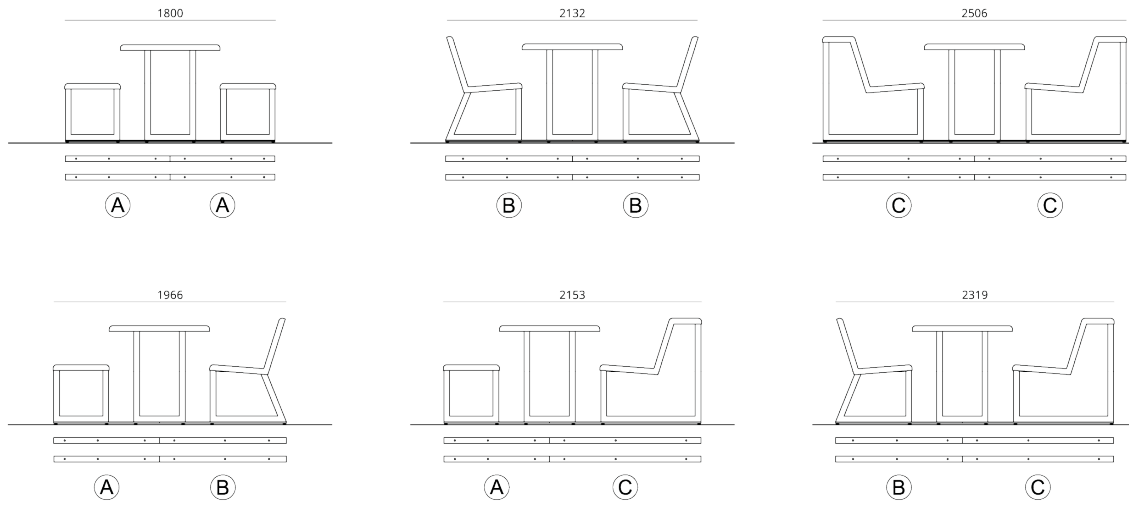

DIEMMEBI®

PANCA | BENCH

ECLIPSE PLASTIC | EASY SOFT | WIRE | WOOD . Design Angelo Pinaffo

DIEMMEBI®

SEDIA TRAPEZIO | SKID CHAIR

ECLIPSE PLASTIC | EASY SOFT | WIRE | WOOD . Design Angelo Pinaffo

DIEMMEBI®

WIRE