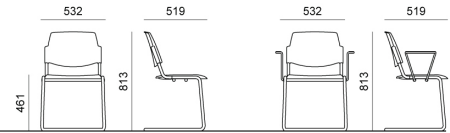

Grigio - RAL 7040

SEDILE

Nero - RAL 9005

Bianco - RAL 9003

Grigio - RAL 7040

MISURE

VOLÉE PLASTIC | NET PLASTIC | EASY SOFT | SOFT | NET SOFT . Design Angelo Pinaffo

DIEMMEBI[®]