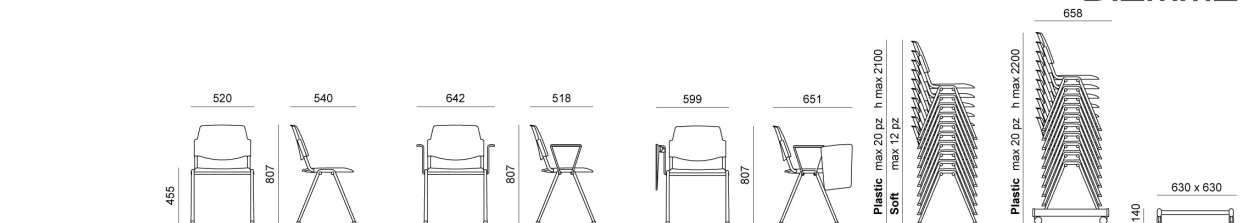

MISURE

VOLÉE PLASTIC | NET PLASTIC | EASY SOFT | SOFT | NET SOFT . Design Angelo Pinaffo

DIEMMEBI[®]

SEDIA CON E SENZA BRACCIOLI E SCRITTOIO | CHAIR WITH OR WITHOUT ARMS AND WRITING TABLET