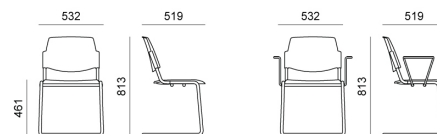

FINITURE

SEDILE

Nero - RAL 9005

Bianco - RAL 9003

Grigio - RAL 7040

SUPPORTI

Bianco - RAL 9003

Grigio - RAL 7040

Nero - RAL 9005

MISURE

VOLÉE PLASTIC | NET PLASTIC | EASY SOFT | SOFT | NET SOFT . Design Angelo Pinaffo

DIEMMEBI[®]

SLITTA | *CANTILEVER CHAIR*