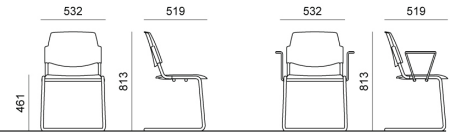

FINITURE

SEDILE

Nero - RAL 9005

Bianco - RAL 9003

Grigio - RAL 7040

MISURE

VOLÉE PLASTIC | NET PLASTIC | EASY SOFT | SOFT | NET SOFT . Design Angelo Pinaffo

DIEMMEBI[®]