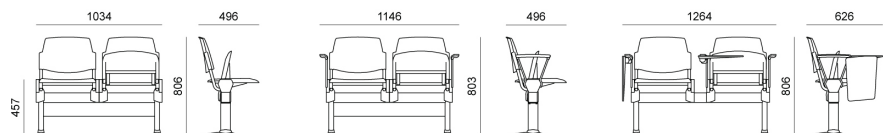

MISURE

VOLÉE PLASTIC | NET PLASTIC | EASY SOFT | SOFT | NET SOFT . Design Angelo Pinaffo

DIEMMEBI®

PANCA RIBALTABILE | TIP-UP BENCH