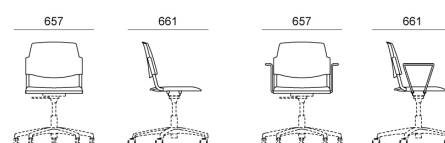

Grigio - RAL 7040

Nero - RAL 9005

MISURE

VOLÉE PLASTIC | NET PLASTIC | EASY SOFT | SOFT | NET SOFT . Design Angelo Pinaffo

DIEMMEBI[®]

SEDIA DATILO | *TASK CHAIR*