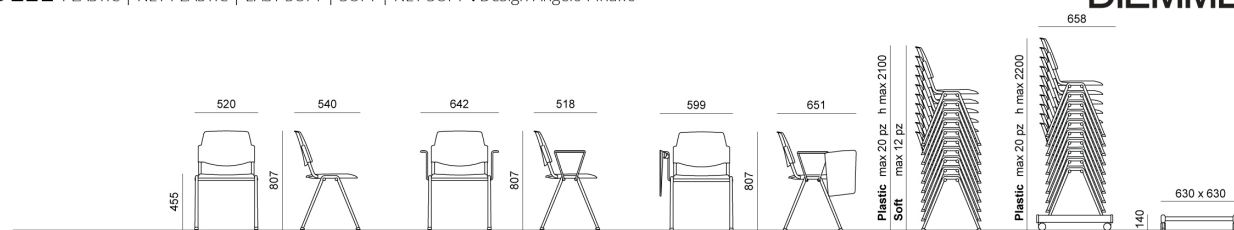

# MISURE

**VOLÉE** PLASTIC | NET PLASTIC | EASY SOFT | SOFT | NET SOFT . Design Angelo Pinaffo

**DIEMMEBI**<sup>®</sup>

SEDIA CON E SENZA BRACCIOLI E SCRITTOIO | CHAIR WITH OR WITHOUT ARMS AND WRITING TABLET