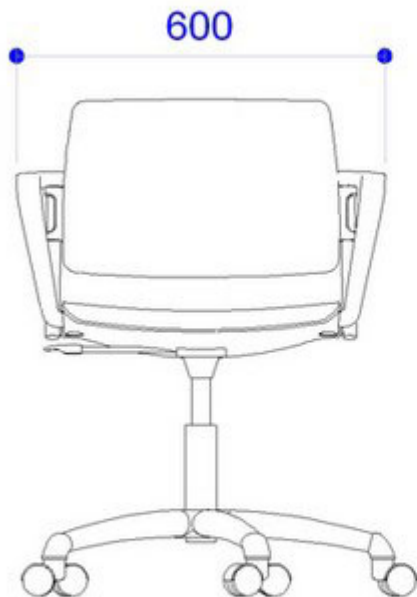

Supporto schienale Trilogy in polipropilene bianco

MISURE

Le dimensioni indicate sono espresse in millimetri (mm) e devono essere considerate solo informative.

The dimensions are indicated in millimetres (mm) and they must be considered only as an informations.