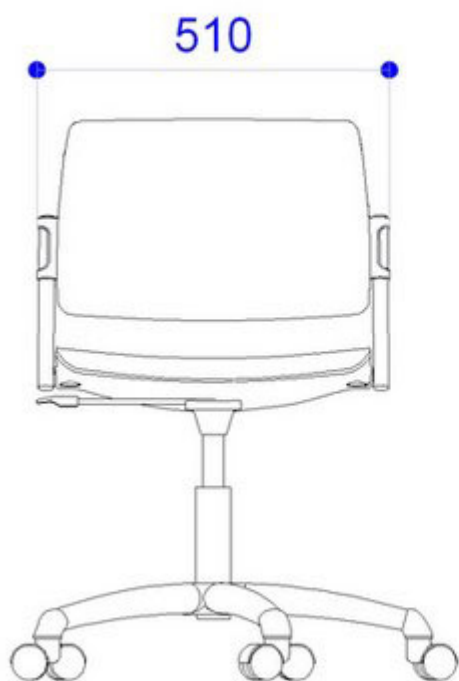

Supporto schienale Trilogy in polipropilene bianco

MISURE

Le dimensioni indicate sono espresse in millimetri (mm) e devono essere considerate solo informative.

The dimensions are indicated in millimetres (mm) and they must be considered only as an informations.