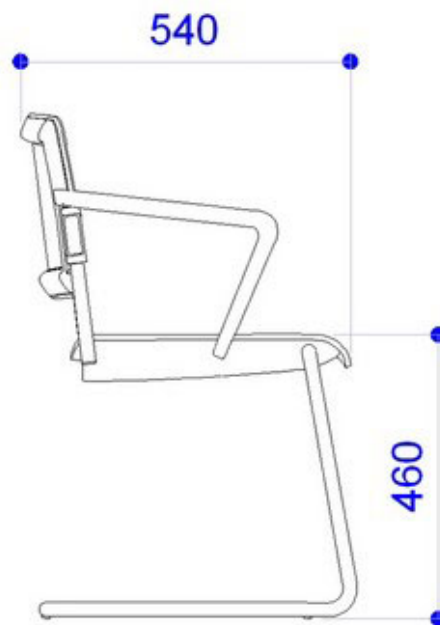

FINITURE

SCHIENALE

Nero - RAL 9005

Bianco - RAL 9003

Grigio - RAL 7040

SUPPORTI

Nero - RAL 9005

Bianco - RAL 9003

Grigio - RAL 7040

MISURE

Le dimensioni indicate sono espresse in millimetri (mm) e devono essere considerate solo informative.

The dimensions are indicated in millimetres (mm) and they must be considered only as an informations.