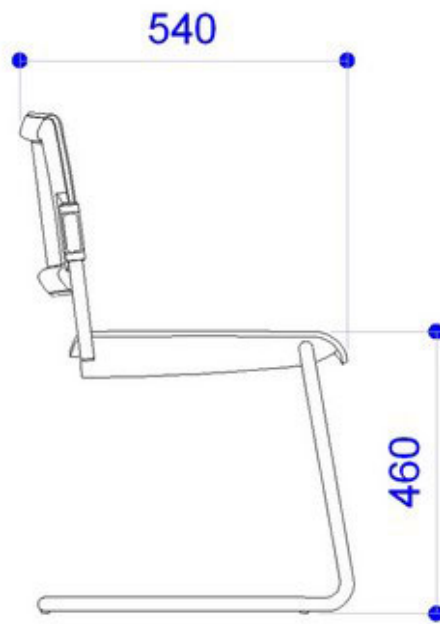

FINITURE

SCHIENALE

Nero - RAL 9005

Bianco - RAL 9003

Grigio - RAL 7040

SUPPORTI

Nero - RAL 9005

Bianco - RAL 9003

Grigio - RAL 7040

MISURE

Le dimensioni indicate sono espresse in millimetri (mm) e devono essere considerate solo informative.

The dimensions are indicated in millimetres (mm) and they must be considered only as an informations.