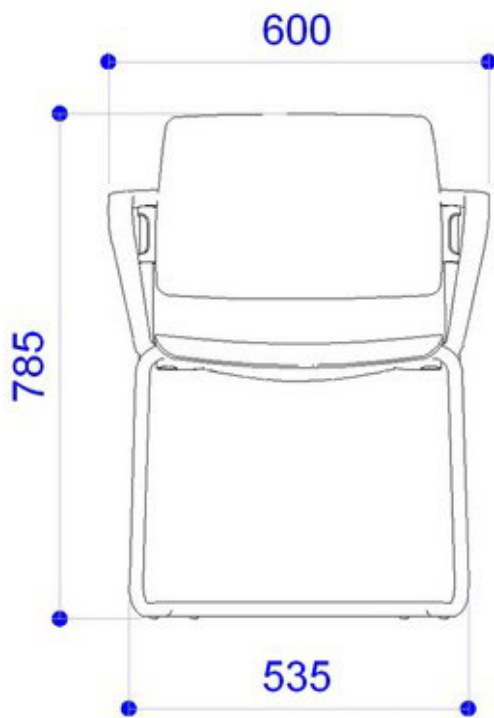

Grigio - RAL 7040

MISURE

Le dimensioni indicate sono espresse in millimetri (mm) e devono essere considerate solo informative.

The dimensions are indicated in millimetres (mm) and they must be considered only as an informations.