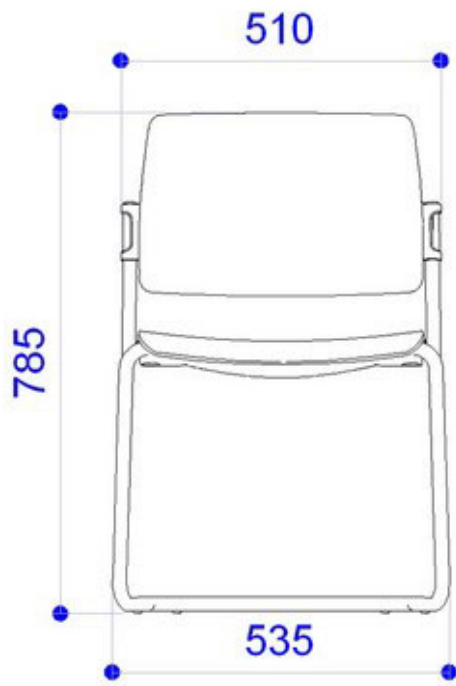

Grigio - RAL 7040

MISURE

Le dimensioni indicate sono espresse in millimetri (mm) e devono essere considerate solo informative.

The dimensions are indicated in millimetres (mm) and they must be considered only as an informations.