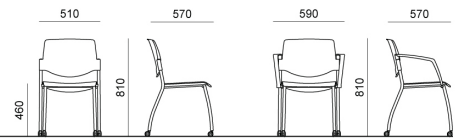

## MISURE

**MULTI** PLASTIC | EASY SOFT | SOFT . Design Diemmebi R&D

**DIEMMEBI**<sup>®</sup>

SEDIA CON RUOTE | CHAIR WITH CASTORS