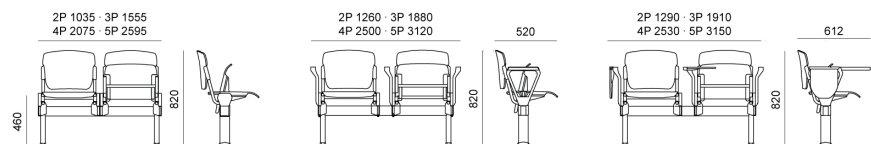

## MISURE

**FLOU** PLASTIC | SOFT | WOOD . Design Diemmebi R&D

**DIEMMEBI**

PANCA RIBALTABILE | *TIP-UP BENCH*

**FLOU** PLASTIC | SOFT | WOOD . Design Diemmebi R&D

**DIEMMEBI**

PANCA RIBALTABILE | *TIP-UP BENCH*