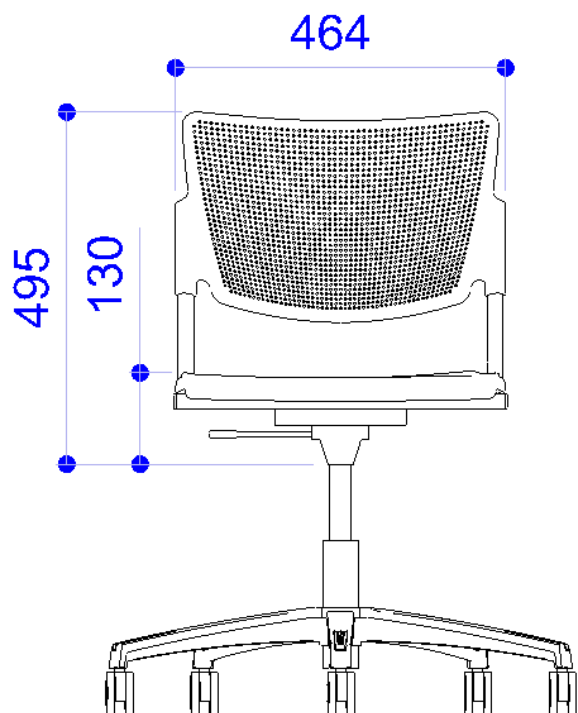

## SEDILE

---

Pantone - Sabbia

Pantone - 375C

Pantone - 279C

Pantone - 201C

Nero - RAL 9005

Bianco - RAL 9003

## MISURE

Le dimensioni indicate sono espresse in millimetri (mm) e devono essere considerate solo informative.

The dimensions are indicated in millimetres (mm) and they must be considered only as an informations.