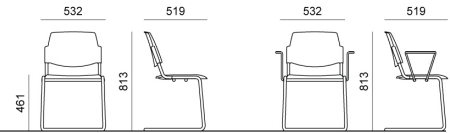

## DIMENSIONS

**VOLÉE** PLASTIC | NET PLASTIC | EASY SOFT | SOFT | NET SOFT . Design Angelo Pinaffo

**DIEMMEBI**<sup>®</sup>

SLITTA | *CANTILEVER CHAIR*