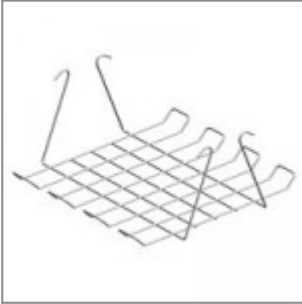

VOLÉE NET SOFT CHAIR WITH ARMS Design Angelo Pinaffo

FINISHES

FRAME

Signal White - RAL 9003

ARMREST

Jet Black - RAL 9005

Signal White - RAL 9003

Window Grey - RAL 7040

SEAT

Jet Black - RAL 9005

Signal White - RAL 9003

Window Grey - RAL 7040

SUPPORTS

Signal White - RAL 9003

Window Grey - RAL 7040

Jet Black - RAL 9005

ACCESSORIES

Black painted metal trolley, complete of castors

Black metal basket for chair Versa/Flou

Black plastic spacer / linking device for four legged chairs (2 pcs per chair are needed)

Plastic sliding cap glide for soft and rough surfaces (useful for Flou, laMia and Volée frames)

Plastic cap with felt sticker for delicate floor coverings (useful for Flou, laMia and Volée frames)

Black painted male and female linking device for Volée arm chairs (2 simple arms or 1 simple arm + 1 arm with writing tablet)