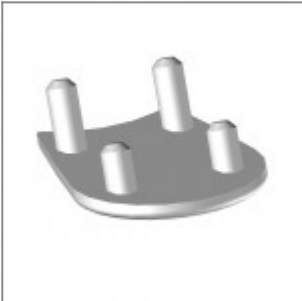

VOLÉE NET SOFT CHAIR WITH ARMS Design Angelo Pinaffo

FINISHES

FRAME

Signal White - RAL 9003

ARMREST

Jet Black - RAL 9005

Signal White - RAL 9003

Window Grey - RAL 7040

ACCESSORIES

Black painted metal trolley, complete of castors

Black metal basket for chair Versa/Flou

Black plastic spacer / linking device for four legged chairs (2 pcs per chair are needed)

Plastic sliding cap glide for soft and rough surfaces (useful for Flou, laMia and Volée frames)

Plastic cap with felt sticker for delicate floor coverings (useful for Flou, laMia and Volée frames)

Black painted male and female linking device for Volée arm chairs (2 simple arms or 1 simple arm + 1 arm with writing tablet)

DIMENSIONS

VOLÉE PLASTIC | NET PLASTIC | EASY SOFT | SOFT | NET SOFT . Design Angelo Pinaffo

DIEMMEBI[®]

SEDA CON E SENZA BRACCIOLI E SCRITTOIO | CHAIR WITH OR WITHOUT ARMS AND WRITING TABLET