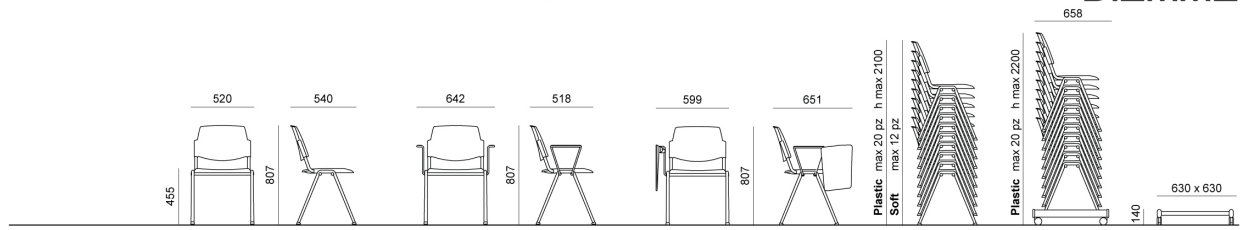

Plastic cap with felt sticker for delicate floor coverings (useful for Flou, laMia and Volée frames)

Black painted male and female linking device for Volée arm chairs (2 simple arms or 1 simple arm + 1 arm with writing tablet)

DIMENSIONS

VOLÉE PLASTIC | NET PLASTIC | EASY SOFT | SOFT | NET SOFT . Design Angelo Pinaffo

DIEMMEBI[®]

SEDA CON E SENZA BRACCIOLI E SCRITTOIO | CHAIR WITH OR WITHOUT ARMS AND WRITING TABLET