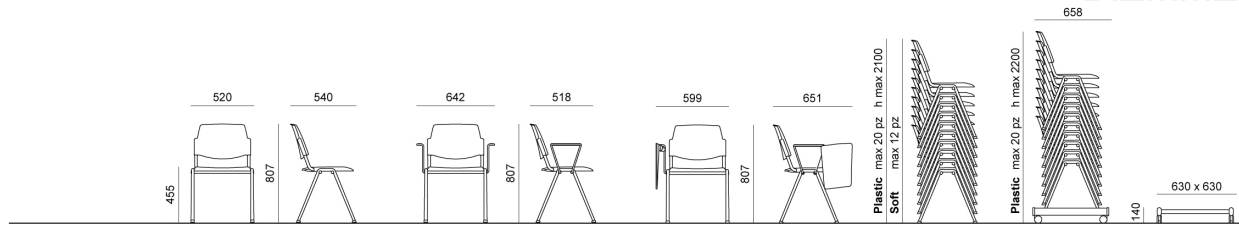

Plastic sliding cap glide for soft and rough surfaces (useful for Flou, laMia and Volée frames)

Plastic cap with felt sticker for delicate floor coverings (useful for Flou, laMia and Volée frames)

Black painted male and female linking device for Volée arm chairs (2 simple arms or 1 simple arm + 1 arm with writing tablet)

DIMENSIONS

VOLÉE PLASTIC | NET PLASTIC | EASY SOFT | SOFT | NET SOFT . Design Angelo Pinaffo

DIEMMEBI[®]

SEDIA CON E SENZA BRACCIOLI E SCRITTOIO | CHAIR WITH OR WITHOUT ARMS AND WRITING TABLET