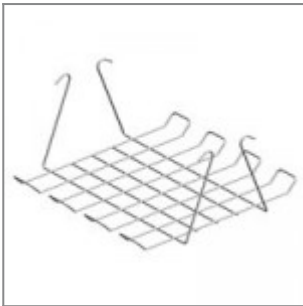

VOLÉE SOFT CHAIR WITH ARMS Design Angelo Pinaffo

FINISHES

FRAME

Signal White - RAL 9003

ARMREST

Jet Black - RAL 9005

Signal White - RAL 9003

Window Grey - RAL 7040

SEAT

Jet Black - RAL 9005

Signal White - RAL 9003

Window Grey - RAL 7040

ACCESSORIES

Black painted metal trolley, complete of castors

Black metal basket for chair Versa/Flou

Black plastic spacer / linking device for four legged chairs (2 pcs per chair are needed)

Plastic sliding cap glide for soft and rough surfaces (useful for Flou, laMia and Volée frames)

Plastic cap with felt sticker for delicate floor coverings (useful for Flou, laMia and Volée frames)

Black painted male and female linking device for Volée arm chairs (2 simple arms or 1 simple arm + 1 arm with writing tablet)

DIMENSIONS

VOLÉE PLASTIC | NET PLASTIC | EASY SOFT | SOFT | NET SOFT . Design Angelo Pinaffo

DIEMMEBI[®]

SEDIA CON E SENZA BRACCIOLI E SCRITTOIO | CHAIR WITH OR WITHOUT ARMS AND WRITING TABLET