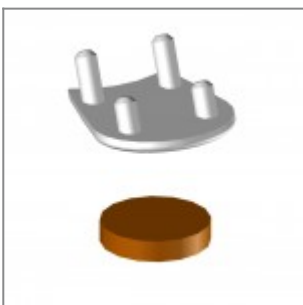

VOLÉE SOFT CHAIR WITH ARMS Design Angelo Pinaffo

FINISHES

FRAME

Signal White - RAL 9003

ARMREST

Jet Black - RAL 9005

Signal White - RAL 9003

Window Grey - RAL 7040

SEAT

Jet Black - RAL 9005

Signal White - RAL 9003

Window Grey - RAL 7040

ACCESSORIES

Black painted metal trolley, complete of castors

Black metal basket for chair Versa/Flou

Black plastic spacer / linking device for four legged chairs (2 pcs per chair are needed)

Plastic sliding cap glide for soft and rough surfaces (useful for Flou, laMia and Volée frames)

Plastic cap with felt sticker for delicate floor coverings (useful for Flou, laMia and Volée frames)

Black painted male and female linking device for Volée arm chairs (2 simple arms or 1 simple arm + 1 arm with writing tablet)

DIMENSIONS

VOLÉE PLASTIC | NET PLASTIC | EASY SOFT | SOFT | NET SOFT . Design Angelo Pinaffo

DIEMMEBI[®]

SEDIA CON E SENZA BRACCIOLI E SCRITTOIO | CHAIR WITH OR WITHOUT ARMS AND WRITING TABLET