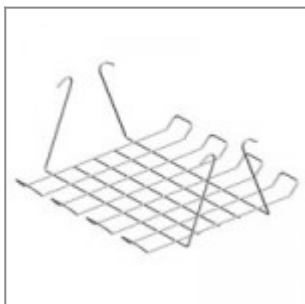

VOLÉE EASY SOFT CHAIR WITH ARMS Design Angelo Pinaffo

FINISHES

FRAME

Signal White - RAL 9003

ARMREST

Jet Black - RAL 9005

Signal White - RAL 9003

Window Grey - RAL 7040

BACK

Signal White - RAL 9003

Jet Black - RAL 9005

Window Grey - RAL 7040

SEAT

Jet Black - RAL 9005

Signal White - RAL 9003

Window Grey - RAL 7040

ACCESSORIES

Black painted metal trolley, complete of castors

Black metal basket for chair Versa/Flou

Black plastic spacer / linking device for four legged chairs (2 pcs per chair are needed)

Plastic sliding cap glide for soft and rough surfaces (useful for Flou, laMia and Volée frames)

DIMENSIONS

VOLÉE PLASTIC | NET PLASTIC | EASY SOFT | SOFT | NET SOFT . Design Angelo Pinaffo

DIEMMEBI[®]

SEDIA CON E SENZA BRACCIOLI E SCRITTOIO | CHAIR WITH OR WITHOUT ARMS AND WRITING TABLET