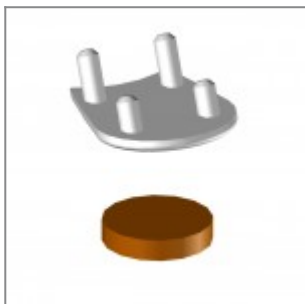

VOLÉE EASY SOFT CHAIR WITH ARMS Design Angelo Pinaffo

FINISHES

FRAME

Signal White - RAL 9003

ARMREST

Jet Black - RAL 9005

Signal White - RAL 9003

Window Grey - RAL 7040

ACCESSORIES

Black painted metal trolley, complete of castors

Black metal basket for chair Versa/Flou

Black plastic spacer / linking device for four legged chairs (2 pcs per chair are needed)

Plastic sliding cap glide for soft and rough surfaces (useful for Flou, laMia and Volée frames)

Plastic cap with felt sticker for delicate floor coverings (useful for Flou, laMia and Volée frames)

Chrome metal insert for Volée arm

Aluminium painted metal insert for Volée arm

Black painted metal insert for Volée arm

White painted metal insert for Volée arm

Red plastic arm-pad Volée pantone 201C UV-resistant 300 Klangley

Blue plastic arm-pad Volée pantone 294C UV-resistant 300 Klangley

Grey plastic arm-pad Volée Ral 7040 UV-resistant 300 Klangley