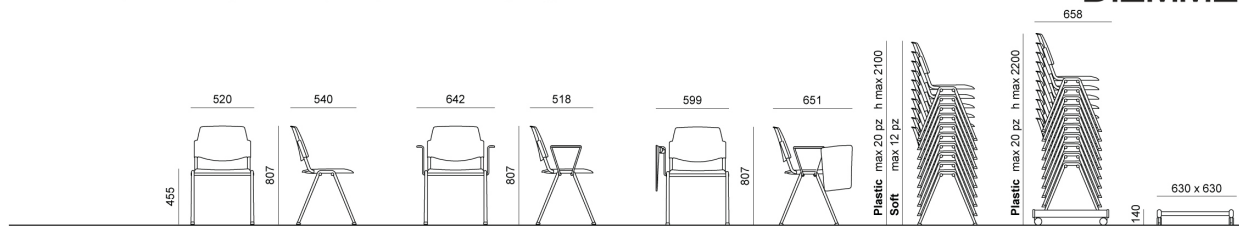

Plastic cap with felt sticker for delicate floor coverings (useful for Flou, laMia and Volée frames)

Black painted male and female linking device for Volée arm chairs (2 simple arms or 1 simple arm + 1 arm with writing tablet)

## DIMENSIONS

**VOLÉE** PLASTIC | NET PLASTIC | EASY SOFT | SOFT | NET SOFT . Design Angelo Pinaffo

**DIEMMEBI**<sup>®</sup>

SEDIA CON E SENZA BRACCIOLI E SCRITTOIO | CHAIR WITH OR WITHOUT ARMS AND WRITING TABLET