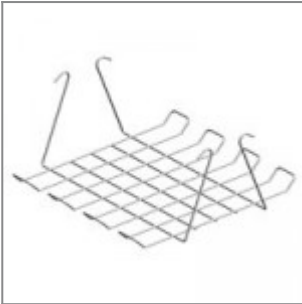

## ACCESSORIES

Black painted metal trolley, complete of castors

Black metal basket for chair Versa/Flou

Black plastic spacer / linking device for four legged chairs (2 pcs per chair are needed)

Plastic sliding cap glide for soft and rough surfaces (useful for Flou, laMia and Volée frames)