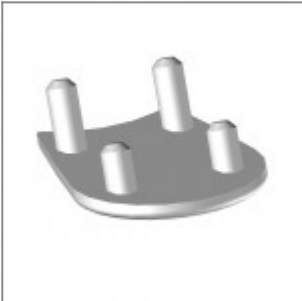

VOLÉE NET SOFT CHAIR WITH ARMS Design Angelo Pinaffo

FINISHES

FRAME

Signal White - RAL 9003

ARMREST

Jet Black - RAL 9005

Signal White - RAL 9003

Window Grey - RAL 7040

ACCESSORIES

Black painted metal trolley, complete of castors

Black metal basket for chair Versa/Flou

Black plastic spacer / linking device for four legged chairs (2 pcs per chair are needed)

Plastic sliding cap glide for soft and rough surfaces (useful for Flou, laMia and Volée frames)

Plastic cap with felt sticker for delicate floor coverings (useful for Flou, laMia and Volée frames)

Black painted male and female linking device for Volée arm chairs (2 simple arms or 1 simple arm + 1 arm with writing tablet)

DIMENSIONS

VOLÉE PLASTIC | NET PLASTIC | EASY SOFT | SOFT | NET SOFT . Design Angelo Pinaffo

DIEMMEBI[®]

SEDIA CON E SENZA BRACCIOLI E SCRITTOIO | CHAIR WITH OR WITHOUT ARMS AND WRITING TABLET