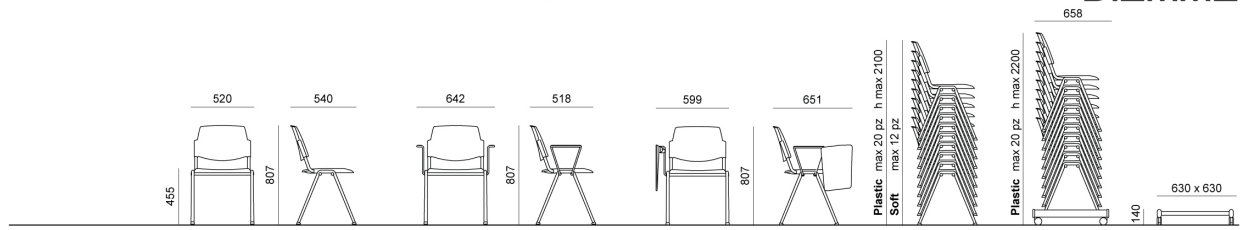

Plastic cap with felt sticker for delicate floor coverings (useful for Flou, laMia and Volée frames)

Black painted male and female linking device for Volée arm chairs (2 simple arms or 1 simple arm + 1 arm with writing tablet)

DIMENSIONS

VOLÉE PLASTIC | NET PLASTIC | EASY SOFT | SOFT | NET SOFT . Design Angelo Pinaffo

DIEMMEBI[®]

SEDIA CON E SENZA BRACCIOLI E SCRITTOIO | CHAIR WITH OR WITHOUT ARMS AND WRITING TABLET