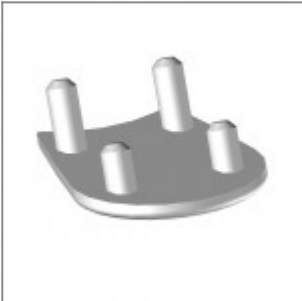

VOLÉE EASY SOFT CHAIR WITH ARMS Design Angelo Pinaffo

FINISHES

FRAME

Signal White - RAL 9003

ARMREST

Jet Black - RAL 9005

Signal White - RAL 9003

Window Grey - RAL 7040

ACCESSORIES

Black painted metal trolley, complete of castors

Black metal basket for chair Versa/Flou

Black plastic spacer / linking device for four legged chairs (2 pcs per chair are needed)

Plastic sliding cap glide for soft and rough surfaces (useful for Flou, laMia and Volée frames)

Plastic cap with felt sticker for delicate floor coverings (useful for Flou, laMia and Volée frames)

Chrome metal insert for Volée arm

Aluminium painted metal insert for Volée arm

Black painted metal insert for Volée arm