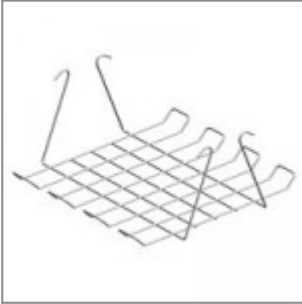

VOLÉE EASY SOFT CHAIR WITH ARMS Design Angelo Pinaffo

FINISHES

FRAME

Signal White - RAL 9003

ARMREST

Jet Black - RAL 9005

Signal White - RAL 9003

Window Grey - RAL 7040

BACK

Signal White - RAL 9003

Jet Black - RAL 9005

Window Grey - RAL 7040

SEAT

Jet Black - RAL 9005

Signal White - RAL 9003

Window Grey - RAL 7040

ACCESSORIES

Black painted metal trolley, complete of castors

Black metal basket for chair Versa/Flou

Black plastic spacer / linking device for four legged chairs (2 pcs per chair are needed)

Plastic sliding cap glide for soft and rough surfaces (useful for Flou, laMia and Volée frames)