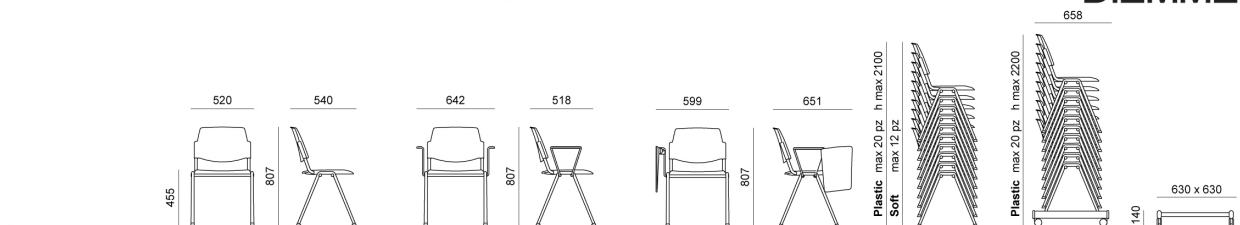

Dark grey plastic arm-pad Volée Ral 7024 UV-resistant 300 Klangley

Black plastic arm-pad Volée UV-resistant 300 Klangley

White Ral 9003 plastic arm-pad Volée UV-resistant 300 Klangley

Black painted male and female linking device for Volée arm chairs (2 simple arms or 1 simple arm + 1 arm with writing tablet)

DIMENSIONS

VOLÉE PLASTIC | NET PLASTIC | EASY SOFT | SOFT | NET SOFT . Design Angelo Pinaffo

DIEMMEBI[®]

SEDIA CON E SENZA BRACCIOLI E SCRITTOIO | CHAIR WITH OR WITHOUT ARMS AND WRITING TABLET