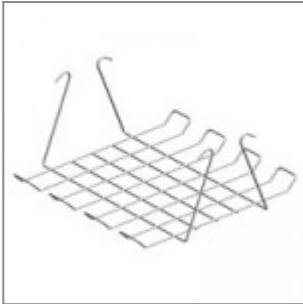

VOLÉE SOFT CHAIR WITH ARMS Design Angelo Pinaffo

FINISHES

FRAME

Signal White - RAL 9003

ARMREST

Jet Black - RAL 9005

Signal White - RAL 9003

Window Grey - RAL 7040

SEAT

Jet Black - RAL 9005

Signal White - RAL 9003

Window Grey - RAL 7040

ACCESSORIES

Black painted metal trolley, complete of castors

Black metal basket for chair Versa/Flou

Black plastic spacer / linking device for four legged chairs (2 pcs per chair are needed)

Plastic sliding cap glide for soft and rough surfaces (useful for Flou, laMia and Volée frames)

Plastic cap with felt sticker for delicate floor coverings (useful for Flou, laMia and Volée frames)

Black painted male and female linking device for Volée arm chairs (2 simple arms or 1 simple arm + 1 arm with writing tablet)

DIMENSIONS

VOLÉE PLASTIC | NET PLASTIC | EASY SOFT | SOFT | NET SOFT . Design Angelo Pinaffo

DIEMMEBI[®]

SEDIA CON E SENZA BRACCIOLI E SCRITTOIO | CHAIR WITH OR WITHOUT ARMS AND WRITING TABLET