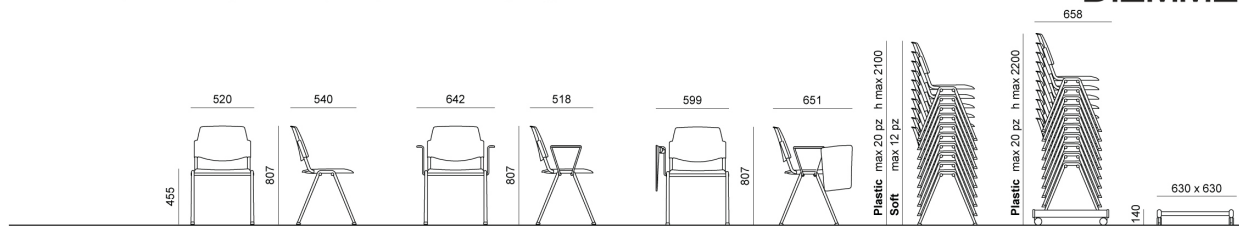

Plastic sliding cap glide for soft and rough surfaces (useful for Flou, laMia and Volée frames)

Plastic cap with felt sticker for delicate floor coverings (useful for Flou, laMia and Volée frames)

Black painted male and female linking device for Volée arm chairs (2 simple arms or 1 simple arm + 1 arm with writing tablet)

DIMENSIONS

VOLÉE PLASTIC | NET PLASTIC | EASY SOFT | SOFT | NET SOFT . Design Angelo Pinaffo

DIEMMEBI[®]

SEDIA CON E SENZA BRACCIOLI E SCRITTOIO | CHAIR WITH OR WITHOUT ARMS AND WRITING TABLET