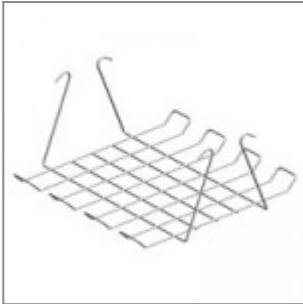

## ACCESSORIES

Black painted metal trolley, complete of castors

Black metal basket for chair Versa/Flou

Black plastic spacer / linking device for four legged chairs (2 pcs per chair are needed)

Plastic sliding cap glide for soft and rough surfaces (useful for Flou, laMia and Volée frames)