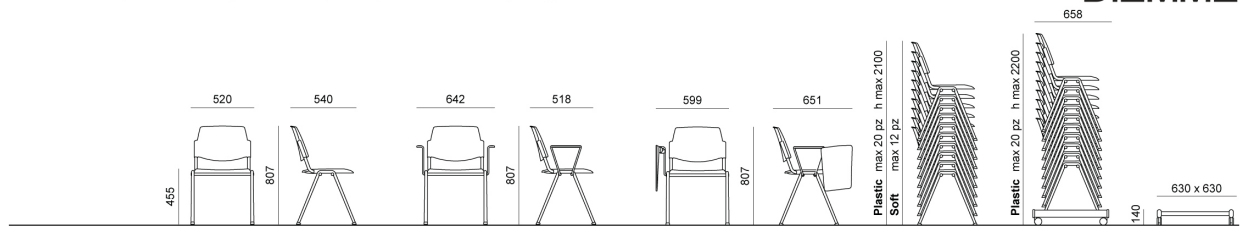

Plastic sliding cap glide for soft and rough surfaces (useful for Flou, laMia and Volée frames)

Plastic cap with felt sticker for delicate floor coverings (useful for Flou, laMia and Volée frames)

Black painted male and female linking device for Volée arm chairs (2 simple arms or 1 simple arm + 1 arm with writing tablet)

DIMENSIONS

VOLÉE PLASTIC | NET PLASTIC | EASY SOFT | SOFT | NET SOFT . Design Angelo Pinaffo

DIEMMEBI[®]

SEDIA CON E SENZA BRACCIOLI E SCRITTOIO | CHAIR WITH OR WITHOUT ARMS AND WRITING TABLET