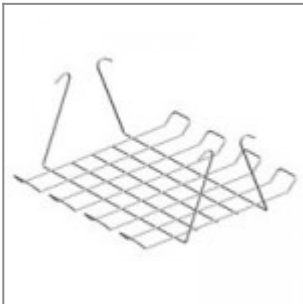

Window Grey - RAL 7040

Graphite Grey - RAL 7024

Signal White - RAL 9003

ACCESSORIES

Black painted metal trolley, complete of castors

Black metal basket for chair Versa/Flou

Black plastic spacer / linking device for four legged chairs (2 pcs per chair are needed)

Plastic sliding cap glide for soft and rough surfaces (useful for Flou, laMia and Volée frames)

Plastic cap with felt sticker for delicate floor coverings (useful for Flou, laMia and Volée frames)

Black painted male and female linking device for Volée arm chairs (2 simple arms or 1 simple arm + 1 arm with writing tablet)

DIMENSIONS

VOLÉE PLASTIC | NET PLASTIC | EASY SOFT | SOFT | NET SOFT . Design Angelo Pinaffo

DIEMMEBI[®]

SEDIA CON E SENZA BRACCIOLI E SCRITTOIO | CHAIR WITH OR WITHOUT ARMS AND WRITING TABLET