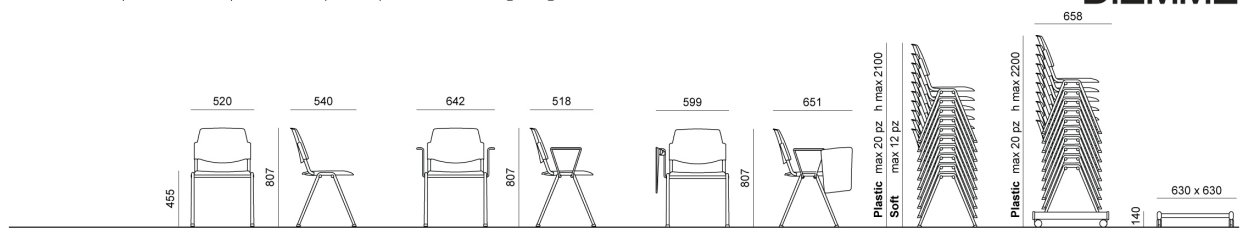

Plastic sliding cap glide for soft and rough surfaces (useful for Flou, laMia and Volée frames)

Plastic cap with felt sticker for delicate floor coverings (useful for Flou, laMia and Volée frames)

Black painted male and female linking device for Volée arm chairs (2 simple arms or 1 simple arm + 1 arm with writing tablet)

DIMENSIONS

VOLÉE PLASTIC | NET PLASTIC | EASY SOFT | SOFT | NET SOFT . Design Angelo Pinaffo

DIEMMEBI[®]

SEDA CON E SENZA BRACCIOLI E SCRITTOIO | CHAIR WITH OR WITHOUT ARMS AND WRITING TABLET