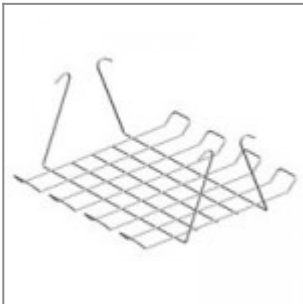

Window Grey - RAL 7040

Graphite Grey - RAL 7024

Signal White - RAL 9003

ACCESSORIES

Black painted metal trolley, complete of castors

Black metal basket for chair Versa/Flou

Black plastic spacer / linking device for four legged chairs (2 pcs per chair are needed)

Plastic sliding cap glide for soft and rough surfaces (useful for Flou, laMia and Volée frames)

Plastic cap with felt sticker for delicate floor coverings (useful for Flou, laMia and Volée frames)

Black painted male and female linking device for Volée arm chairs (2 simple arms or 1 simple arm + 1 arm with writing tablet)

DIMENSIONS

VOLÉE PLASTIC | NET PLASTIC | EASY SOFT | SOFT | NET SOFT . Design Angelo Pinaffo

DIEMMEBI[®]

SEDA CON E SENZA BRACCIOLI E SCRITTOIO | CHAIR WITH OR WITHOUT ARMS AND WRITING TABLET