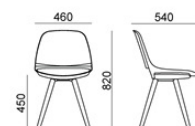

ECLIPSE WOOD PLASTIC Design Angelo Pinaffo

DIMENSIONS

ECLIPSE PLASTIC | EASY SOFT | WIRE | WOOD . Design Angelo Pinaffo

DIEMMEBI®

SEDIA CON GAMBE IN LEGNO | CHAIR WITH WOODEN LEGS