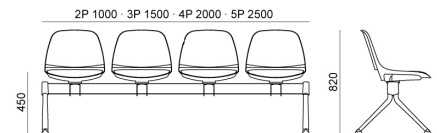

## DIMENSIONS

**ECLIPSE** PLASTIC | EASY SOFT | WIRE | WOOD . Design Angelo Pinaffo

**DIEMMEBI®**

PANCA | BENCH