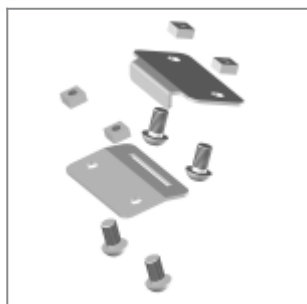

ECLIPSE PLASTIC ARMCHAIR Design Angelo Pinaffo

Family of chairs created to celebrate the 50th anniversary of the moon landing. A continuous line, curved like the elliptical orbits of the spherical planets, generates a clean and essential seat, which conveys lightness. Eclipse, with a vintage appeal, is a chair with a good balance between comfort and aesthetics. Epoxy-coated or chromed-plated metal frame. Fiberglass-reinforced polypropylene monocoque with anti-UV treatment, even in the flame retardant version.

ACCESSORIES

Black painted metal trolley, complete of castors

Brown single felt mm12x30x4 for laKendò and Eclipse four legged frame glide

Black plastic UV-resistant 360 KLangley spacer for stacking Eclipse chairs

Black painted metal male and female linking device for Eclipse with arms

DIMENSIONS

ECLIPSE PLASTIC | EASY SOFT | WIRE | WOOD . Design Angelo Pinaffo

DIEMMEBI[®]

SEDIA CON BRACCIOLI | CHAIR WITH ARMS