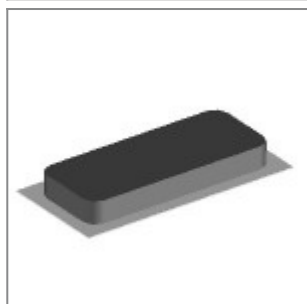

ECLIPSE PLASTIC ARMCHAIR Design Angelo Pinaffo

Family of chairs created to celebrate the 50th anniversary of the moon landing. A continuous line, curved like the elliptical orbits of the spherical planets, generates a clean and essential seat, which conveys lightness. Eclipse, with a vintage appeal, is a chair with a good balance between comfort and aesthetics. Epoxy-coated or chromed-plated metal frame. Fiberglass-reinforced polypropylene monocoque with anti-UV treatment, even in the flame retardant version.

ACCESSORIES

Black painted metal trolley, complete of castors

Brown single felt mm12x30x4 for laKendò and Eclipse four legged frame glide

Black plastic UV-resistant 360 KLangley spacer for stacking Eclipse chairs

Black painted metal male and female linking device for Eclipse with arms

DIMENSIONS

ECLIPSE PLASTIC | EASY SOFT | WIRE | WOOD . Design Angelo Pinaffo

DIEMMEBI[®]

SEDIA CON BRACCIOLI | CHAIR WITH ARMS