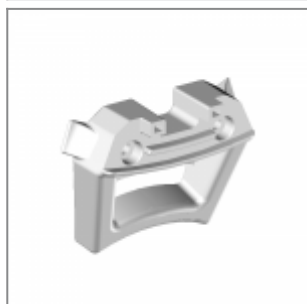

ECLIPSE PLASTIC ARMCHAIR Design Angelo Pinaffo

Family of chairs created to celebrate the 50th anniversary of the moon landing. A continuous line, curved like the elliptical orbits of the spherical planets, generates a clean and essential seat, which conveys lightness. Eclipse, with a vintage appeal, is a chair with a good balance between comfort and aesthetics. Epoxy-coated or chromed-plated metal frame. Fiberglass-reinforced polypropylene monocoque with anti-UV treatment, even in the flame retardant version.

ACCESSORIES

Black painted metal trolley, complete of castors

Brown single felt mm12x30x4 for laKendò and Eclipse four legged frame glide

Black plastic UV-resistant 360 KLangley spacer for stacking Eclipse chairs

Black painted metal male and female linking device for Eclipse with arms

DIMENSIONS

ECLIPSE PLASTIC | EASY SOFT | WIRE | WOOD . Design Angelo Pinaffo

DIEMMEBI[®]

SEDIA CON BRACCIOLI | CHAIR WITH ARMS