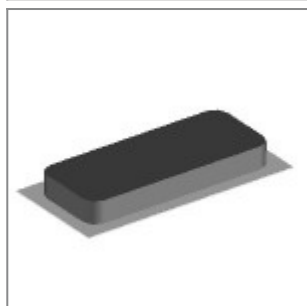

ECLIPSE SOFT CHAIR Design Angelo Pinaffo

Family of chairs created to celebrate the 50th anniversary of the moon landing. A continuous line, curved like the elliptical orbits of the spherical planets, generates a clean and essential seat, which conveys lightness. Eclipse, with a vintage appeal, is a chair with a good balance between comfort and aesthetics. Epoxy-coated or chromed-plated metal frame. Fiberglass-reinforced polypropylene monocoque with anti-UV treatment, even in the flame retardant version.

ACCESSORIES

Black painted metal trolley, complete of castors

Brown single felt mm12x30x4 for laKendò and Eclipse four legged frame glide

Black plastic UV-resistant 360 KLangley, male and female linking device for Eclipse 4 legs frame without arms

Black plastic UV-resistant 360 KLangley spacer for stacking Eclipse chairs

DIMENSIONS

ECLIPSE PLASTIC | EASY SOFT | WIRE | WOOD . Design Angelo Pinaffo

DIEMMEBI[®]

SEDIA | CHAIR