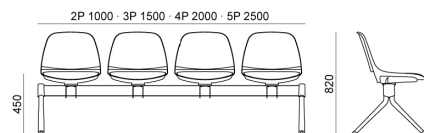

ECLIPSE SOFT BENCH Design Angelo Pinaffo

Family of chairs created to celebrate the 50th anniversary of the moon landing. A continuous line, curved like the elliptical orbits of the spherical planets, generates a clean and essential seat, which conveys lightness. Eclipse, with a vintage appeal, is a chair with a good balance between comfort and aesthetics. Epoxy-coated or chromed-plated metal frame. Fiberglass-reinforced polypropylene monocoque with anti-UV treatment, even in the flame retardant version.

DIMENSIONS

ECLIPSE PLASTIC | EASY SOFT | WIRE | WOOD . Design Angelo Pinaffo

DIEMMEBI®

PANCA | BENCH