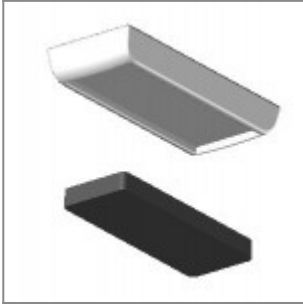

ECLIPSE SOFT SKID CHAIR Design Angelo Pinaffo

Family of chairs created to celebrate the 50th anniversary of the moon landing. A continuous line, curved like the elliptical orbits of the spherical planets, generates a clean and essential seat, which conveys lightness. Eclipse, with a vintage appeal, is a chair with a good balance between comfort and aesthetics. Epoxy-coated or chromed-plated metal frame. Fiberglass-reinforced polypropylene monocoque with anti-UV treatment, even in the flame retardant version.

FINISHES

FRAME

Signal White - RAL 9003

Jet Black - RAL 9005

ACCESSORIES

Short linking device w/handle, for Ø11 rod tube chair frames without arms

Plastic sliding cap glide for soft and rough surfaces suitable for rod tube frames glides

Plastic cap with felt sticker for delicate floor coverings suitable for rod tube frames glides

Black painted metal trolley, complete of castors

DIMENSIONS

ECLIPSE PLASTIC | EASY SOFT | WIRE | WOOD . Design Angelo Pinaffo