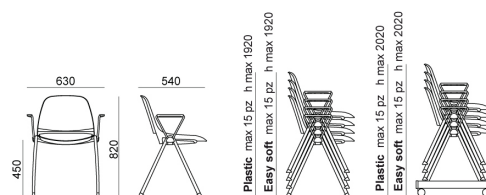

ACCESSORIES

Black painted metal trolley, complete of castors

Brown single felt mm12x30x4 for laKendò and Eclipse four legged frame glide

Black plastic UV-resistant 360 KLangley spacer for stacking Eclipse chairs

Black painted metal male and female linking device for Eclipse with arms

DIMENSIONS

ECLIPSE PLASTIC | EASY SOFT | WIRE | WOOD . Design Angelo Pinaffo

DIEMMEBI[®]

SEDIA CON BRACCIOLI | CHAIR WITH ARMS