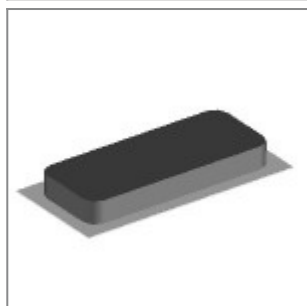

ECLIPSE SOFT ARMCHAIR Design Angelo Pinaffo

Family of chairs created to celebrate the 50th anniversary of the moon landing. A continuous line, curved like the elliptical orbits of the spherical planets, generates a clean and essential seat, which conveys lightness. Eclipse, with a vintage appeal, is a chair with a good balance between comfort and aesthetics. Epoxy-coated or chromed-plated metal frame. Fiberglass-reinforced polypropylene monocoque with anti-UV treatment, even in the flame retardant version.

ACCESSORIES

Black painted metal trolley, complete of castors

Brown single felt mm12x30x4 for laKendò and Eclipse four legged frame glide

Black plastic UV-resistant 360 KLangley spacer for stacking Eclipse chairs

Black painted metal male and female linking device for Eclipse with arms

DIMENSIONS

ECLIPSE PLASTIC | EASY SOFT | WIRE | WOOD . Design Angelo Pinaffo

DIEMMEBI[®]

SEDIA CON BRACCIOLI | CHAIR WITH ARMS