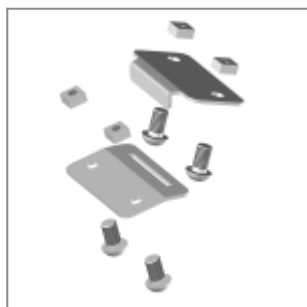

ACCESSORIES

Black painted metal trolley, complete of castors

Brown single felt mm12x30x4 for laKendò and Eclipse four legged frame glide

Black plastic UV-resistant 360 KLangley spacer for stacking Eclipse chairs

Black painted metal male and female linking device for Eclipse with arms

DIMENSIONS

ECLIPSE PLASTIC | EASY SOFT | WIRE | WOOD . Design Angelo Pinaffo

DIEMMEBI[®]

SEDIA CON BRACCIOLI | CHAIR WITH ARMS