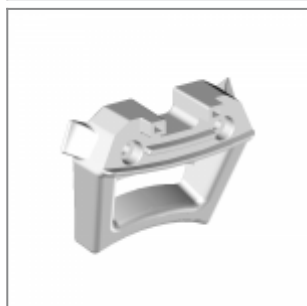

ECLIPSE SOFT ARMCHAIR Design Angelo Pinaffo

Family of chairs created to celebrate the 50th anniversary of the moon landing. A continuous line, curved like the elliptical orbits of the spherical planets, generates a clean and essential seat, which conveys lightness. Eclipse, with a vintage appeal, is a chair with a good balance between comfort and aesthetics. Epoxy-coated or chromed-plated metal frame. Fiberglass-reinforced polypropylene monocoque with anti-UV treatment, even in the flame retardant version.

ACCESSORIES

Black painted metal trolley, complete of castors

Brown single felt mm12x30x4 for laKendò and Eclipse four legged frame glide

Black plastic UV-resistant 360 KLangley spacer for stacking Eclipse chairs

Black painted metal male and female linking device for Eclipse with arms

DIMENSIONS

ECLIPSE PLASTIC | EASY SOFT | WIRE | WOOD . Design Angelo Pinaffo

DIEMMEBI[®]

SEDIA CON BRACCIOLI | CHAIR WITH ARMS