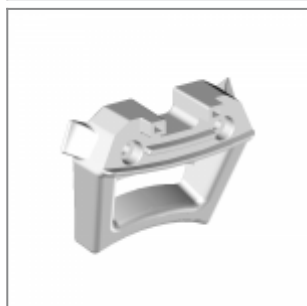

# ECLIPSE PLASTIC ARMCHAIR Design Angelo Pinaffo

Family of chairs created to celebrate the 50th anniversary of the moon landing. A continuous line, curved like the elliptical orbits of the spherical planets, generates a clean and essential seat, which conveys lightness. Eclipse, with a vintage appeal, is a chair with a good balance between comfort and aesthetics. Epoxy-coated or chromed-plated metal frame. Fiberglass-reinforced polypropylene monocoque with anti-UV treatment, even in the flame retardant version.

## ACCESSORIES

Black painted metal trolley, complete of castors

Brown single felt mm12x30x4 for laKendò and Eclipse four legged frame glide

Black plastic UV-resistant 360 KLangley spacer for stacking Eclipse chairs

Black painted metal male and female linking device for Eclipse with arms

# DIMENSIONS

**ECLIPSE** PLASTIC | EASY SOFT | WIRE | WOOD . Design Angelo Pinaffo

**DIEMMEBI**<sup>®</sup>

SEDIA CON BRACCIOLI | CHAIR WITH ARMS