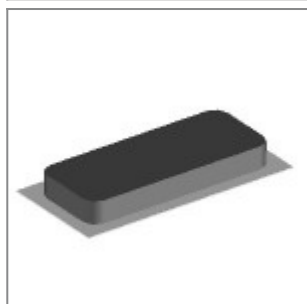

# ECLIPSE PLASTIC ARMCHAIR Design Angelo Pinaffo

Family of chairs created to celebrate the 50th anniversary of the moon landing. A continuous line, curved like the elliptical orbits of the spherical planets, generates a clean and essential seat, which conveys lightness. Eclipse, with a vintage appeal, is a chair with a good balance between comfort and aesthetics. Epoxy-coated or chromed-plated metal frame. Fiberglass-reinforced polypropylene monocoque with anti-UV treatment, even in the flame retardant version.

## ACCESSORIES

Black painted metal trolley, complete of castors

Brown single felt mm12x30x4 for laKendò and Eclipse four legged frame glide

Black plastic UV-resistant 360 KLangley spacer for stacking Eclipse chairs

Black painted metal male and female linking device for Eclipse with arms

# DIMENSIONS

**ECLIPSE** PLASTIC | EASY SOFT | WIRE | WOOD . Design Angelo Pinaffo

**DIEMMEBI**<sup>®</sup>

SEDIA CON BRACCIOLI | CHAIR WITH ARMS