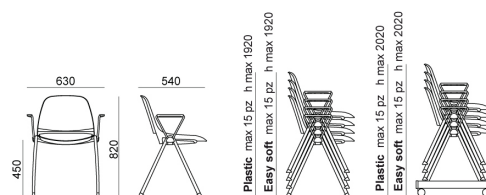

## ACCESSORIES

Black painted metal trolley, complete of castors

Brown single felt mm12x30x4 for laKendò and Eclipse four legged frame glide

Black plastic UV-resistant 360 KLangley spacer for stacking Eclipse chairs

# DIMENSIONS

**ECLIPSE** PLASTIC | EASY SOFT | WIRE | WOOD . Design Angelo Pinaffo

**DIEMMEBI**<sup>®</sup>

SEDIA CON BRACCIOLI | CHAIR WITH ARMS