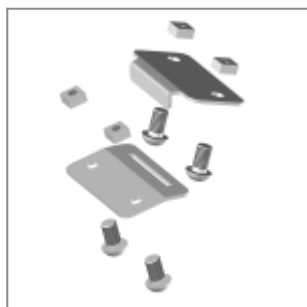

## ACCESSORIES

Black painted metal trolley, complete of castors

Brown single felt mm12x30x4 for laKendò and Eclipse four legged frame glide

Black plastic UV-resistant 360 KLangley spacer for stacking Eclipse chairs

Black painted metal male and female linking device for Eclipse with arms