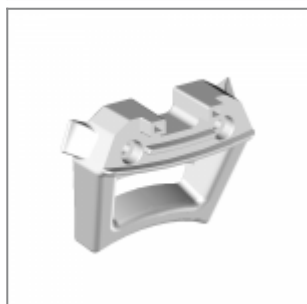

ECLIPSE SOFT CHAIR Design Angelo Pinaffo

Family of chairs created to celebrate the 50th anniversary of the moon landing. A continuous line, curved like the elliptical orbits of the spherical planets, generates a clean and essential seat, which conveys lightness. Eclipse, with a vintage appeal, is a chair with a good balance between comfort and aesthetics. Epoxy-coated or chromed-plated metal frame. Fiberglass-reinforced polypropylene monocoque with anti-UV treatment, even in the flame retardant version.

ACCESSORIES

Black painted metal trolley, complete of castors

Brown single felt mm12x30x4 for laKendò and Eclipse four legged frame glide

Black plastic UV-resistant 360 KLangley, male and female linking device for Eclipse 4 legs frame without arms

Black plastic UV-resistant 360 KLangley spacer for stacking Eclipse chairs

DIMENSIONS

ECLIPSE PLASTIC | EASY SOFT | WIRE | WOOD . Design Angelo Pinaffo

DIEMMEBI[®]

SEDIA | CHAIR