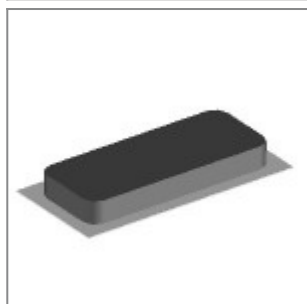

ECLIPSE SOFT CHAIR Design Angelo Pinaffo

Family of chairs created to celebrate the 50th anniversary of the moon landing. A continuous line, curved like the elliptical orbits of the spherical planets, generates a clean and essential seat, which conveys lightness. Eclipse, with a vintage appeal, is a chair with a good balance between comfort and aesthetics. Epoxy-coated or chromed-plated metal frame. Fiberglass-reinforced polypropylene monocoque with anti-UV treatment, even in the flame retardant version.

ACCESSORIES

Black painted metal trolley, complete of castors

Brown single felt mm12x30x4 for laKendò and Eclipse four legged frame glide

Black plastic UV-resistant 360 KLangley, male and female linking device for Eclipse 4 legs frame without arms

Black plastic UV-resistant 360 KLangley spacer for stacking Eclipse chairs

DIMENSIONS

ECLIPSE PLASTIC | EASY SOFT | WIRE | WOOD . Design Angelo Pinaffo

DIEMMEBI[®]

SEDIA | CHAIR