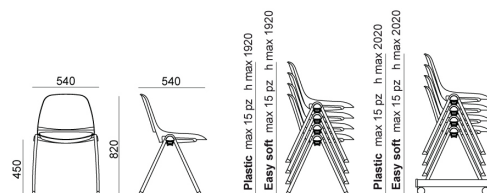

ACCESSORIES

Black painted metal trolley, complete of castors

Brown single felt mm12x30x4 for laKendò and Eclipse four legged frame glide

Black plastic UV-resistant 360 KLangley, male and female linking device for Eclipse 4 legs frame without arms

Black plastic UV-resistant 360 KLangley spacer for stacking Eclipse chairs

DIMENSIONS

ECLIPSE PLASTIC | EASY SOFT | WIRE | WOOD . Design Angelo Pinaffo

DIEMMEBI[®]

SEDIA | CHAIR