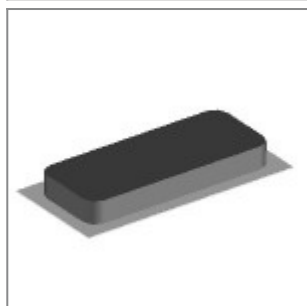

ECLIPSE PLASTIC CHAIR Design Angelo Pinaffo

Family of chairs created to celebrate the 50th anniversary of the moon landing. A continuous line, curved like the elliptical orbits of the spherical planets, generates a clean and essential seat, which conveys lightness. Eclipse, with a vintage appeal, is a chair with a good balance between comfort and aesthetics. Epoxy-coated or chromed-plated metal frame. Fiberglass-reinforced polypropylene monocoque with anti-UV treatment, even in the flame retardant version.

ACCESSORIES

Black painted metal trolley, complete of castors

Brown single felt mm12x30x4 for laKendò and Eclipse four legged frame glide

Black plastic UV-resistant 360 KLangley, male and female linking device for Eclipse 4 legs frame without arms

Black plastic UV-resistant 360 KLangley spacer for stacking Eclipse chairs

DIMENSIONS

ECLIPSE PLASTIC | EASY SOFT | WIRE | WOOD . Design Angelo Pinaffo

DIEMMEBI[®]

SEDIA | CHAIR