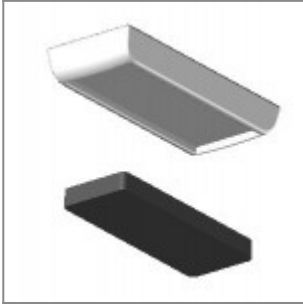

ECLIPSE PLASTIC SKID CHAIR Design Angelo Pinaffo

Family of chairs created to celebrate the 50th anniversary of the moon landing. A continuous line, curved like the elliptical orbits of the spherical planets, generates a clean and essential seat, which conveys lightness. Eclipse, with a vintage appeal, is a chair with a good balance between comfort and aesthetics. Epoxy-coated or chromed-plated metal frame. Fiberglass-reinforced polypropylene monocoque with anti-UV treatment, even in the flame retardant version.

FINISHES

FRAME

Signal White - RAL 9003

Jet Black - RAL 9005

ACCESSORIES

Short linking device w/handle, for Ø11 rod tube chair frames without arms

Plastic sliding cap glide for soft and rough surfaces suitable for rod tube frames glides

Plastic cap with felt sticker for delicate floor coverings suitable for rod tube frames glides

Black painted metal trolley, complete of castors

DIMENSIONS

ECLIPSE PLASTIC | EASY SOFT | WIRE | WOOD . Design Angelo Pinaffo