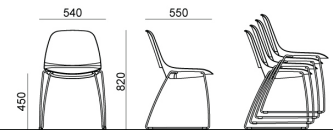

FINISHES

FRAME

Signal White - RAL 9003

Jet Black - RAL 9005

ACCESSORIES

Short linking device w/handle, for Ø11 rod tube chair frames without arms

Plastic sliding cap glide for soft and rough surfaces suitable for rod tube frames glides

Plastic cap with felt sticker for delicate floor coverings suitable for rod tube frames glides

Black painted metal trolley, complete of castors

DIMENSIONS

ECLIPSE PLASTIC | EASY SOFT | WIRE | WOOD . Design Angelo Pinaffo

DIEMMEBI[®]

SEDIA TRAPEZIO | *SKID CHAIR*