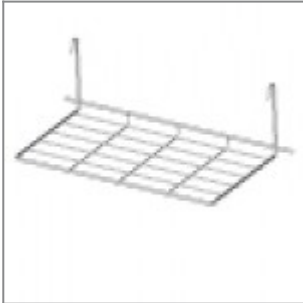

# laFILÒ SOFT CHAIR REMOVABLE TABLET ATTACHED TO FRAME

Design Alberto Basaglia Natalia Rota Nodari

Version with the new trapezoidal tablet in ABS, designed to be attached along the side of the seat inside a metal bush. This new version lends itself easily to intensive use. It has in fact passed in the CATAS laboratories the level 2 required by the EN 16139:2013 standard, which guarantees high standards of solidity and safety. Another big new is a special trolley, created ad hoc to make the storage of the removable tablets more convenient and tidier when you are done using them, and thus allow the chairs to be stacked. The trolley can store the HPL and ABS tablets with their joint, for a maximum of 60 and 30 pieces respectively.

## ACCESSORIES

Black painted chair trolley for skid chairs

Short linking device w/handle, for Ø11 rod tube chair frames without arms

Long linking device w/handle, for Ø11 rod tube chair frames with arms and writing tablet

Chrome metal basket for laFilò skid frames

Black painted spacer bar for laFilò chairs (screws not included)

Plastic sliding cap glide for soft and rough surfaces suitable for rod tube frames glides

Plastic cap with felt sticker for delicate floor coverings suitable for rod tube frames glides