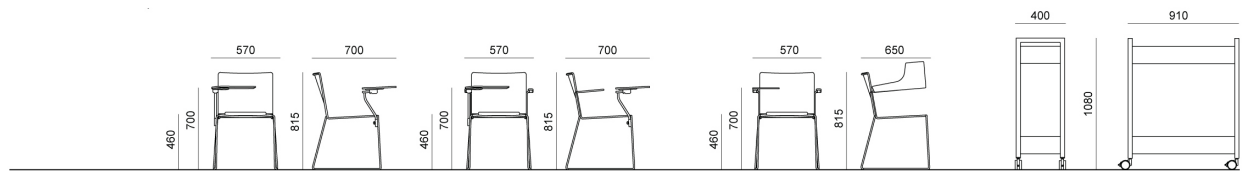

DIMENSIONS

laFILÒ PLASTIC | SOFT . Design Basaglia + Rota Nodari

DIEMMEBI®

SEDIA CON SCRITTOIO + CARRELLO PORTA TAVOLETTE | CHAIR WITH REMOVABLE WRITING TABLET + TROLLEY FOR WRITING TABLETS