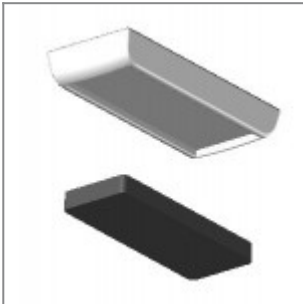

# laFILÒ SOFT CHAIR REMOVABLE TABLET ATTACHED TO FRAME

Design Alberto Basaglia Natalia Rota Nodari

Version with the new trapezoidal tablet in ABS, designed to be attached along the side of the seat inside a metal bush. This new version lends itself easily to intensive use. It has in fact passed in the CATAS laboratories the level 2 required by the EN 16139:2013 standard, which guarantees high standards of solidity and safety. Another big new is a special trolley, created ad hoc to make the storage of the removable tablets more convenient and tidier when you are done using them, and thus allow the chairs to be stacked. The trolley can store the HPL and ABS tablets with their joint, for a maximum of 60 and 30 pieces respectively.

## ACCESSORIES

Black painted chair trolley for skid chairs

Short linking device w/handle, for Ø11 rod tube chair frames without arms

Long linking device w/handle, for Ø11 rod tube chair frames with arms and writing tablet

Chrome metal basket for laFilò skid frames

Black painted spacer bar for laFilò chairs (screws not included)

Plastic sliding cap glide for soft and rough surfaces suitable for rod tube frames glides

Plastic cap with felt sticker for delicate floor coverings suitable for rod tube frames glides