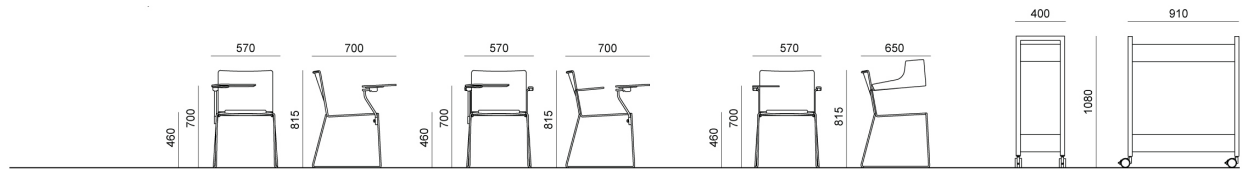

Black painted trolley for writing tablets. Capacity of 60 pcs for type FOTV10PXX/FOTV20PXX; 30 pcs type ZATV30P90/ZATV40P90

DIMENSIONS

laFILÒ PLASTIC | SOFT . Design Basaglia + Rota Nodari

DIEMMEBI®

SEDIA CON SCRITTOIO + CARRELLO PORTA TAVOLETTE | CHAIR WITH REMOVABLE WRITING TABLET + TROLLEY FOR WRITING TABLETS