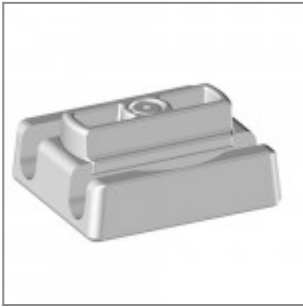

laFILÒ PLASTIC CHAIR REMOVABLE TABLET ATTACHED TO FRAME

Design Alberto Basaglia Natalia Rota Nodari

Version with the new trapezoidal tablet in ABS, designed to be attached along the side of the seat inside a metal bush. This new version lends itself easily to intensive use. It has in fact passed in the CATAS laboratories the level 2 required by the EN 16139:2013 standard, which guarantees high standards of solidity and safety. Another big new is a special trolley, created ad hoc to make the storage of the removable tablets more convenient and tidier when you are done using them, and thus allow the chairs to be stacked. The trolley can store the HPL and ABS tablets with their joint, for a maximum of 60 and 30 pieces respectively.

Pantone - 375C

ARMREST

Signal White - RAL 9003

Jet Black - RAL 9005

Cobalt Blue - RAL 5013

Window Grey - RAL 7040

Carmine Red - RAL 3002

Pantone - Sand

Pantone - 375C

ACCESSORIES

Black painted chair trolley for skid chairs

Short linking device w/handle, for Ø11 rod tube chair frames without arms

Long linking device w/handle, for Ø11 rod tube chair frames with arms and writing tablet

Chrome metal basket for laFilò skid frames

Black painted spacer bar for laFilò chairs (screws not included)

Plastic sliding cap glide for soft and rough surfaces suitable for rod tube frames glides

Plastic cap with felt sticker for delicate floor coverings suitable for rod tube frames glides