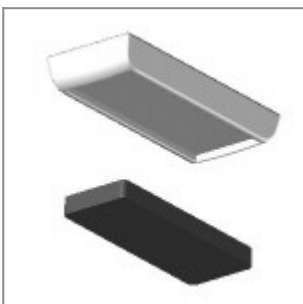

laFILÒ PLASTIC CHAIR REMOVABLE TABLET ATTACHED TO FRAME

Design Alberto Basaglia Natalia Rota Nodari

Version with the new trapezoidal tablet in ABS, designed to be attached along the side of the seat inside a metal bush. This new version lends itself easily to intensive use. It has in fact passed in the CATAS laboratories the level 2 required by the EN 16139:2013 standard, which guarantees high standards of solidity and safety. Another big new is a special trolley, created ad hoc to make the storage of the removable tablets more convenient and tidier when you are done using them, and thus allow the chairs to be stacked. The trolley can store the HPL and ABS tablets with their joint, for a maximum of 60 and 30 pieces respectively.

Pantone - 375C

ACCESSORIES

Black painted chair trolley for skid chairs

Short linking device w/handle, for Ø11 rod tube chair frames without arms

Long linking device w/handle, for Ø11 rod tube chair frames with arms and writing tablet

Chrome metal basket for laFilò skid frames

Black painted spacer bar for laFilò chairs (screws not included)

Plastic sliding cap glide for soft and rough surfaces suitable for rod tube frames glides

Plastic cap with felt sticker for delicate floor coverings suitable for rod tube frames glides

Black painted trolley for writing tablets. Capacity of 60 pcs for type FOTV10PXX/FOTV20PXX; 30 pcs type ZATV30P90/ZATV40P90

DIMENSIONS

laFILÒ PLASTIC | SOFT . Design Basaglia + Rota Nodari

DIEMMEBI®

SEDIA CON SCRITTOIO + CARRELLO PORTA TAVOLETTE | CHAIR WITH REMOVABLE WRITING TABLET + TROLLEY FOR WRITING TABLETS