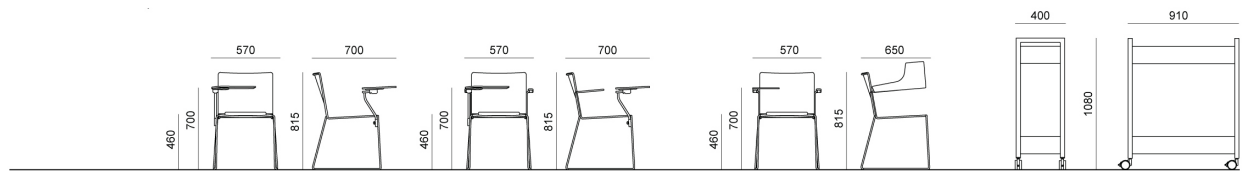

Black painted trolley for writing tablets. Capacity of 60 pcs for type FOTV10PXX/FOTV20PXX; 30 pcs type ZATV30P90/ZATV40P90

DIMENSIONS

laFILÒ PLASTIC | SOFT . Design Basaglia + Rota Nodari

DIEMMEBI®

SEDIA CON SCRITTOIO + CARRELLO PORTA TAVOLETTE | CHAIR WITH REMOVABLE WRITING TABLET + TROLLEY FOR WRITING TABLETS