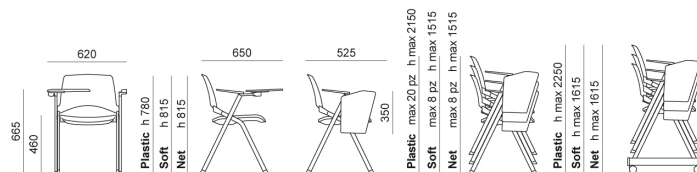

SEDIA CON SCRITTOIO | CHAIR WITH WRITING TABLET