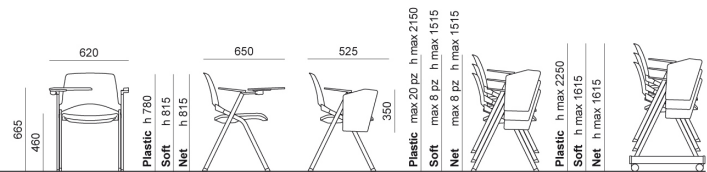

## ACCESSORIES

Black painted male and female linking device for laKendò chair with arms

Black painted pin/support for laKendò writing tablet, right facing the chair

Black HPL writing tablet for left handed people (to be assembled only to the mechanism ZASN30A90)

## DIMENSIONS

laKENDÒ PLASTIC | SOFT | NET . Design Angelo Pinaffo

DIEMMEBI®

SEDIA CON SCRITTOIO | CHAIR WITH WRITING TABLET