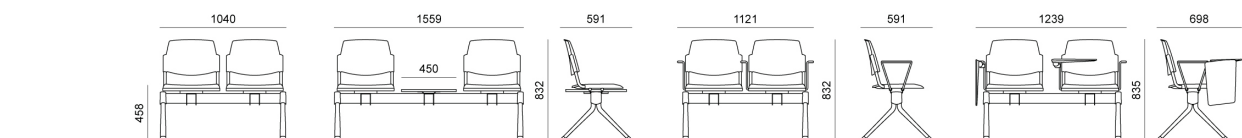

Right handed chromed metal insert Volée with pin for writing tablet

Chrome metal insert for Volée arm

DIMENSIONS

VOLÉE PLASTIC | NET PLASTIC | EASY SOFT | SOFT | NET SOFT . Design Angelo Pinaffo

DIEMMEBI[®]