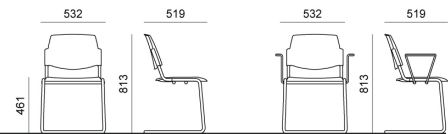

FINISHES

SEAT

Jet Black - RAL 9005

Signal White - RAL 9003

Window Grey - RAL 7040

SUPPORTS

Signal White - RAL 9003

Window Grey - RAL 7040

Jet Black - RAL 9005

DIMENSIONS

VOLÉE PLASTIC | NET PLASTIC | EASY SOFT | SOFT | NET SOFT . Design Angelo Pinaffo

DIEMMEBI[®]

SLITTA | CANTILEVER CHAIR