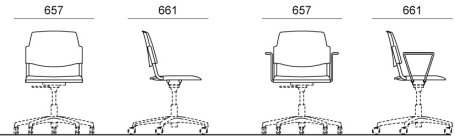

FINISHES

SEAT

Jet Black - RAL 9005

Signal White - RAL 9003

Window Grey - RAL 7040

DIMENSIONS

VOLÉE PLASTIC | NET PLASTIC | EASY SOFT | SOFT | NET SOFT . Design Angelo Pinaffo

DIEMMEBI[®]

SEDIA DATTOLO | *TASK CHAIR*