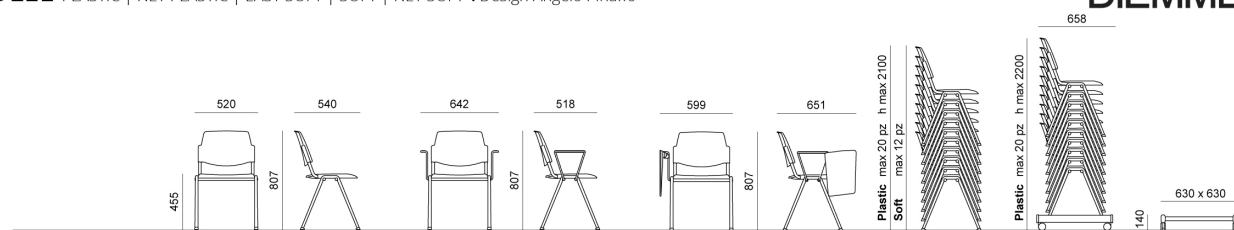

DIMENSIONS

VOLÉE PLASTIC | NET PLASTIC | EASY SOFT | SOFT | NET SOFT . Design Angelo Pinaffo

DIEMMEBI®

SEDIA CON E SENZA BRACCIOLI E SCRITTOIO | CHAIR WITH OR WITHOUT ARMS AND WRITING TABLET