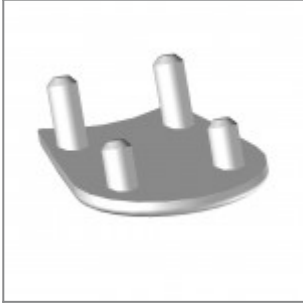

## ACCESSORIES

Black painted metal trolley, complete of castors

Black metal basket for chair Versa/Flou

Ambidextrous aluminium mechanism, black painted, with pin Ø14 (for use with writing tablets ref.ZATV30P90 and ZATV40P90 )

Black HPL writing tablet for left handed people (to be assembled only to the mechanism ZASN30A90)

Plastic sliding cap glide for soft and rough surfaces (useful for Flou, laMia and Volée frames)

Plastic cap with felt sticker for delicate floor coverings (useful for Flou, laMia and Volée frames)