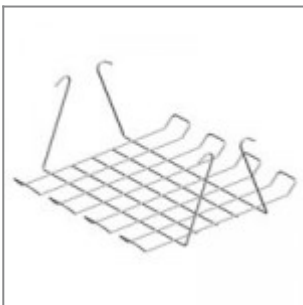

Black metal basket for chair Versa/Flou