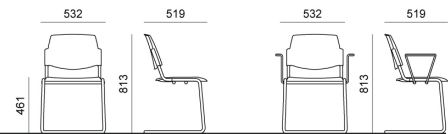

FINISHES

BACK

Signal White - RAL 9003

Jet Black - RAL 9005

Window Grey - RAL 7040

SEAT

Jet Black - RAL 9005

Signal White - RAL 9003

Window Grey - RAL 7040

DIMENSIONS

VOLÉE PLASTIC | NET PLASTIC | EASY SOFT | SOFT | NET SOFT . Design Angelo Pinaffo

DIEMMEBI[®]

SLITTA | CANTILEVER CHAIR