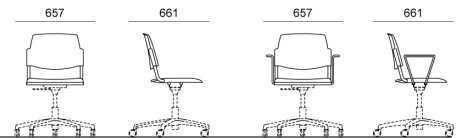

FINISHES

BACK

Signal White - RAL 9003

Jet Black - RAL 9005

Window Grey - RAL 7040

SEAT

Jet Black - RAL 9005

Signal White - RAL 9003

Window Grey - RAL 7040

DIMENSIONS

VOLÉE PLASTIC | NET PLASTIC | EASY SOFT | SOFT | NET SOFT . Design Angelo Pinaffo

DIEMMEBI[®]

SEDIA DATTILO | *TASK CHAIR*