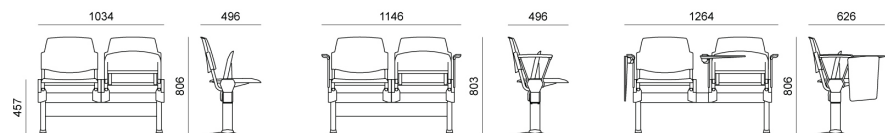

Black painted beam for bench 80x40 L 1750

Aluminium painted beam for bench 80x40 L 2370

Black painted beam for bench 80x40 L 2370

Aluminium painted beam for bench 80x40 L 2990

Black painted beam for bench 80x40 L 2990

DIMENSIONS

VOLÉE PLASTIC | NET PLASTIC | EASY SOFT | SOFT | NET SOFT . Design Angelo Pinaffo

DIEMMEBI[®]

PANCA RIBALTABILE | TIP-UP BENCH