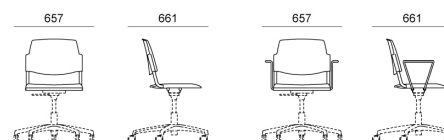

## DIMENSIONS

**VOLÉE** PLASTIC | NET PLASTIC | EASY SOFT | SOFT | NET SOFT . Design Angelo Pinaffo

**DIEMMEBI®**

SEDIA DATTILO | *TASK CHAIR*