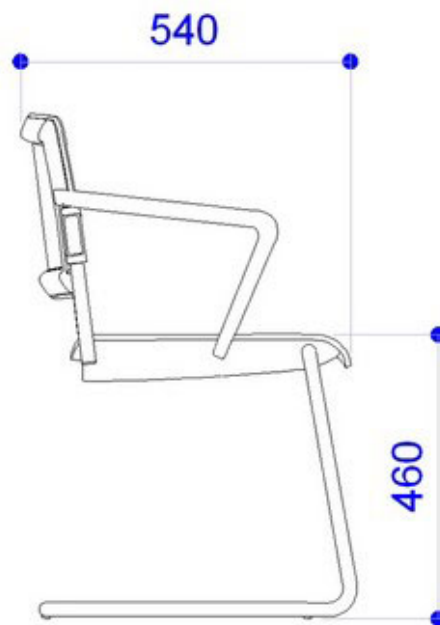

Left/Right-hand antipanic writing tablet in black ABS, suitable with ZASN10P90, ZASN20P90

Nylon joint with fixing metal plate for writing tablet modd. ZTF2635, ZTF2635DX, ZTP2635

Right-hand varnished beech wood writing tablet, suitable with joint cod.
ZST15M

Left-hand varnished beech wood writing tablet, suitable with joint cod.
ZST15M

Black PS writing tablet, right-hand, suitable with joint cod. ZST15M

DIMENSIONS

Le dimensioni indicate sono espresse in millimetri (mm) e devono essere considerate solo informative.

The dimensions are indicated in millimetres (mm) and they must be considered only as an informations.