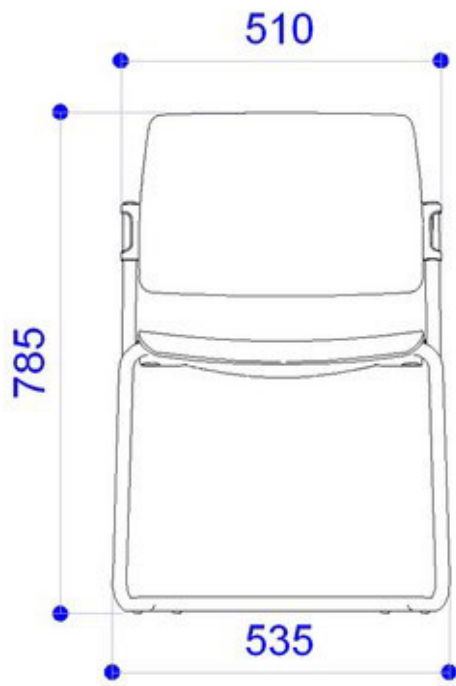

Left-hand varnished beech wood writing tablet, suitable with joint cod.
ZST15M

Black PS writing tablet, right-hand, suitable with joint cod. ZST15M

DIMENSIONS

Le dimensioni indicate sono espresse in millimetri (mm) e devono essere considerate solo informative.

The dimensions are indicated in millimetres (mm) and they must be considered only as an informations.