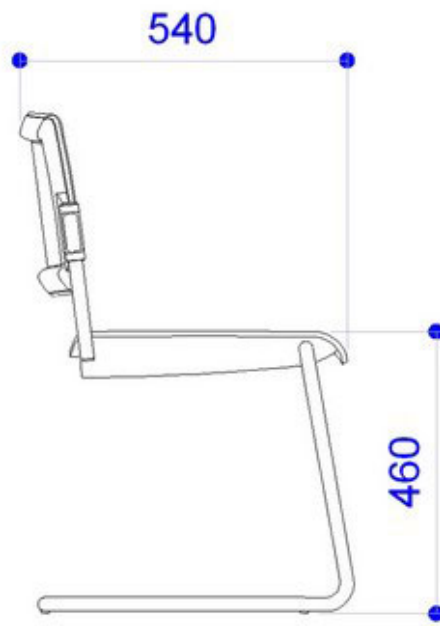

Left/Right-hand antipanic writing tablet in black ABS, suitable with ZASN10P90, ZASN20P90

Nylon joint with fixing metal plate for writing tablet modd. ZTF2635, ZTF2635DX, ZTP2635

Right-hand varnished beech wood writing tablet, suitable with joint cod.
ZST15M

Left-hand varnished beech wood writing tablet, suitable with joint cod.
ZST15M

Black PS writing tablet, right-hand, suitable with joint cod. ZST15M

DIMENSIONS

Le dimensioni indicate sono espresse in millimetri (mm) e devono essere considerate solo informative.

The dimensions are indicated in millimetres (mm) and they must be considered only as an informations.