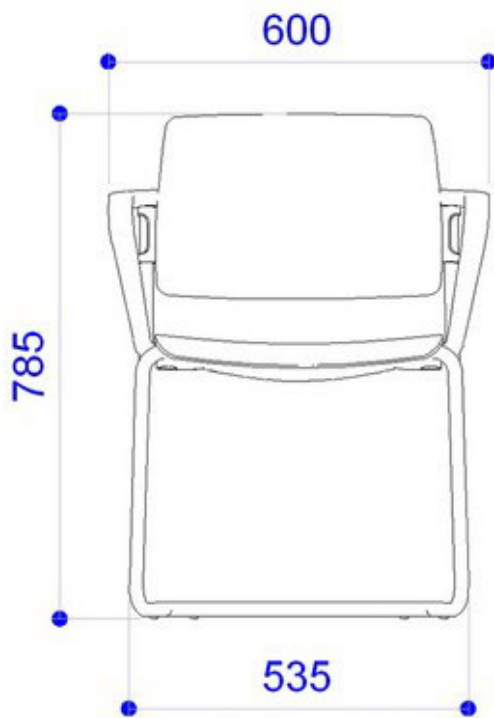

Left-hand varnished beech wood writing tablet, suitable with joint cod.
ZST15M

Black PS writing tablet, right-hand, suitable with joint cod. ZST15M

DIMENSIONS

Le dimensioni indicate sono espresse in millimetri (mm) e devono essere considerate solo informative.

The dimensions are indicated in millimetres (mm) and they must be considered only as an informations.