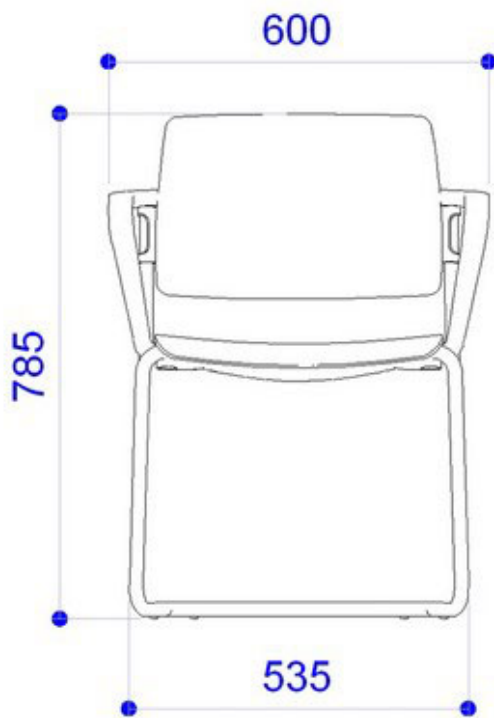

Window Grey - RAL 7040

DIMENSIONS

Le dimensioni indicate sono espresse in millimetri (mm) e devono essere considerate solo informative.

The dimensions are indicated in millimetres (mm) and they must be considered only as an informations.