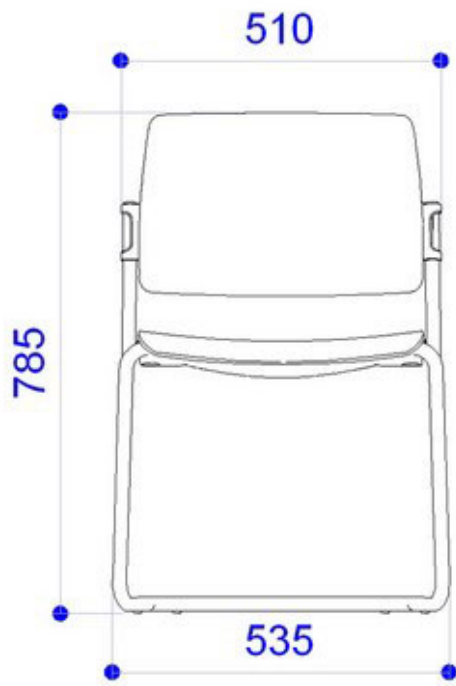

Window Grey - RAL 7040

DIMENSIONS

Le dimensioni indicate sono espresse in millimetri (mm) e devono essere considerate solo informative.

The dimensions are indicated in millimetres (mm) and they must be considered only as an informations.