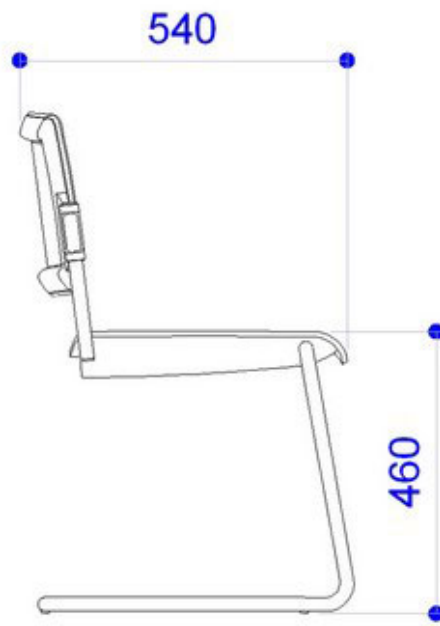

FINISHES

BACK

Jet Black - RAL 9005

Signal White - RAL 9003

Window Grey - RAL 7040

SUPPORTS

Jet Black - RAL 9005

Signal White - RAL 9003

Window Grey - RAL 7040

DIMENSIONS

Le dimensioni indicate sono espresse in millimetri (mm) e devono essere considerate solo informative.

The dimensions are indicated in millimetres (mm) and they must be considered only as an informations.