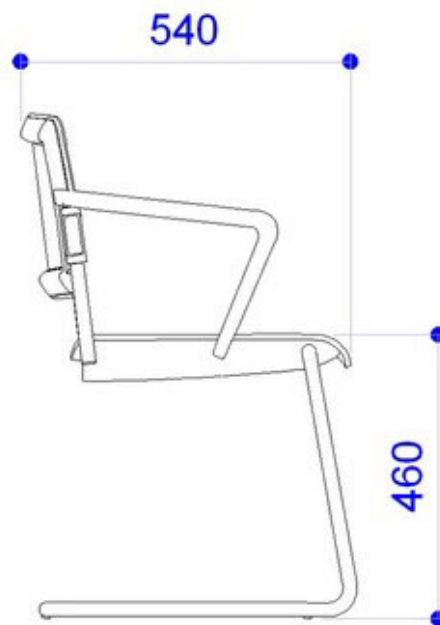

FINISHES

BACK

Jet Black - RAL 9005

Signal White - RAL 9003

Window Grey - RAL 7040

SUPPORTS

Jet Black - RAL 9005

Signal White - RAL 9003

Window Grey - RAL 7040

DIMENSIONS

Le dimensioni indicate sono espresse in millimetri (mm) e devono essere considerate solo informative.

The dimensions are indicated in millimetres (mm) and they must be considered only as an informations.